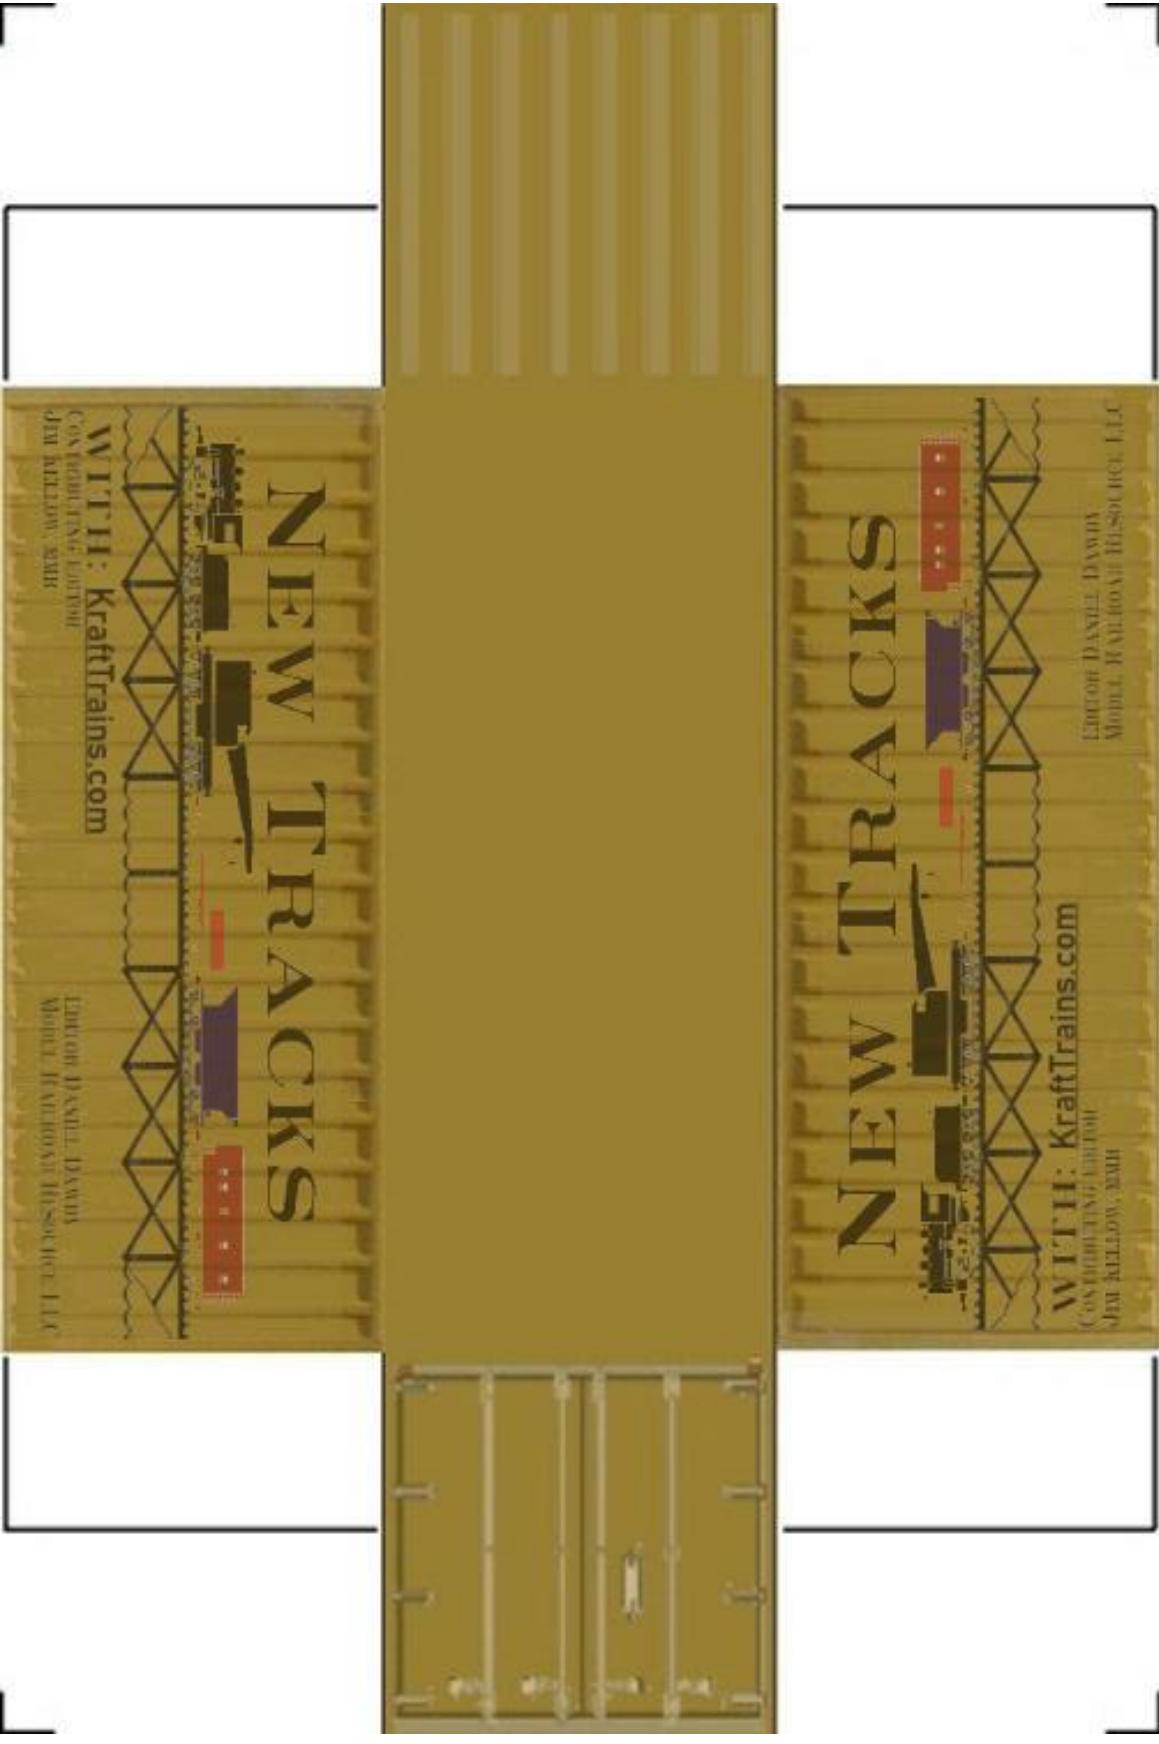

NEW TRACKS

WITH: KraftTrains.com
CONTRIBUTING EDITOR
JIM KELLOW, MMR

EDITOR DANIEL DAWDY
MODEL RAILROAD RESOURCE LLC

Drawn By

www.krafttrains.com

Click to watch instructional video

2 Printable 20ft Containers

O SCALE

For the best results print on 110 lb. printable card stock
and set your printer on high quality printing.

WITH: KraftTrains.com
CONTRIBUTING EDITOR
JIM MELLOW, NMMR

EDITOR DANIEL DAWID
MODEL RAILROAD RESOURCE, LLC