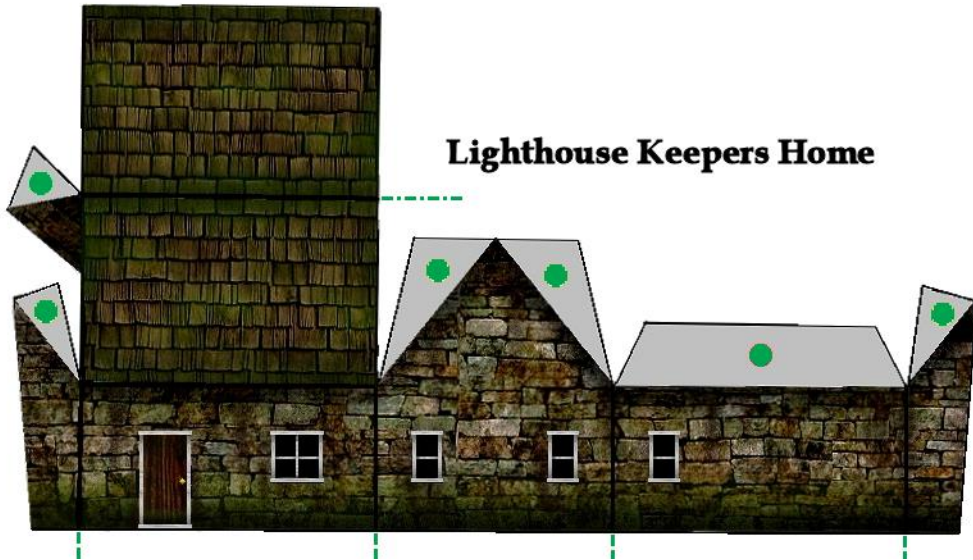

Sponsored By

www.kraffttrains.com

Stone Lighthouse N Scale

Click on images to view

Tower Cap

www.krafttrains.com

Lamp Room (Choose One)