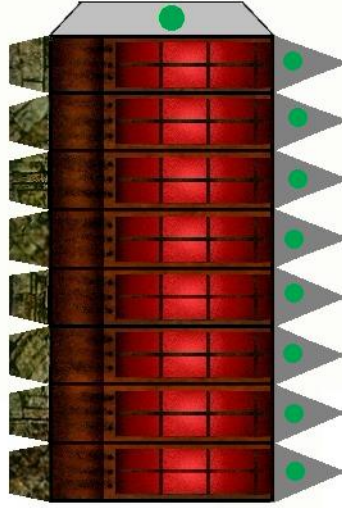

Sponsored By

www.kraffttrains.com

Stone Lighthouse N Scale

Click on images to view

Tower Cap

www.krafttrains.com

Lamp Room (Choose One)