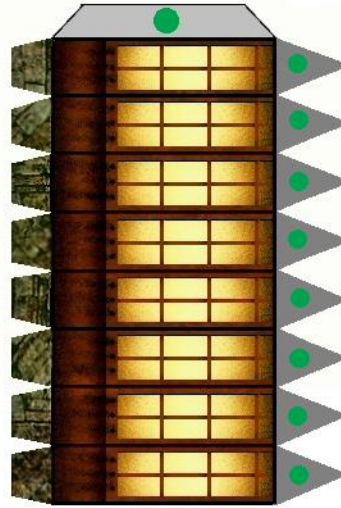

Sponsored By

www.kraffttrains.com

Stone Lighthouse N Scale

Click on images to view

Tower Cap

www.krafttrains.com

Lamp Room (Choose One)