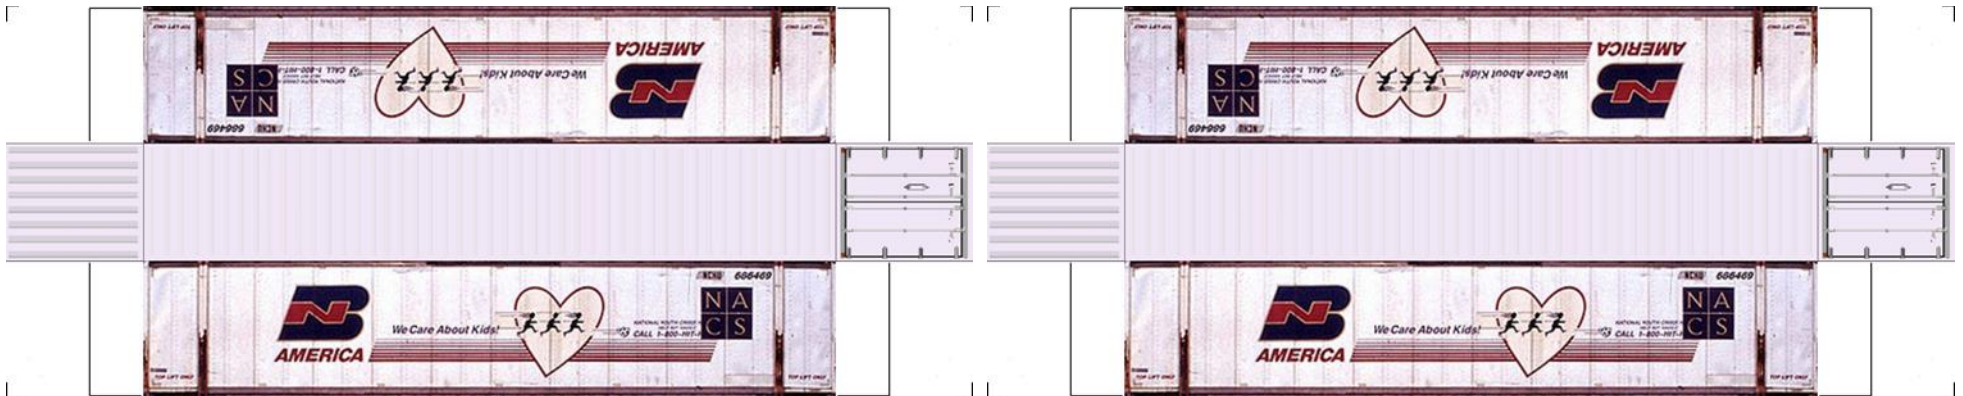

# BUILD YOUR OWN ( N SCALE ) 48ft HIGH CUBE CONTAINERS

[Click to watch instructional video](#)

**BUILD YOUR OWN ( 48ft HIGH CUBE CONTAINERS ) N SCALE**

Drawn By  
[www.krafttrains.com](http://www.krafttrains.com)