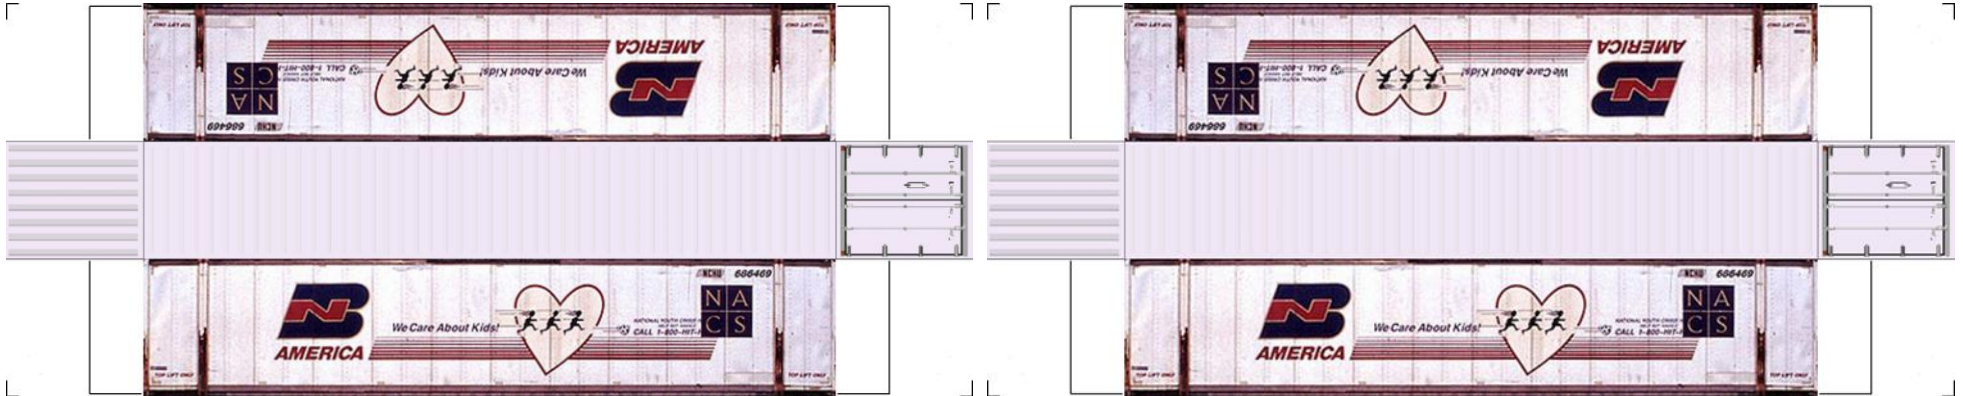

# BUILD YOUR OWN ( N SCALE ) 48ft HIGH CUBE CONTAINERS

[Click to watch instructional video](#)

**BUILD YOUR OWN ( 48ft HIGH CUBE CONTAINERS ) N SCALE**

Drawn By  
[www.krafttrains.com](http://www.krafttrains.com)