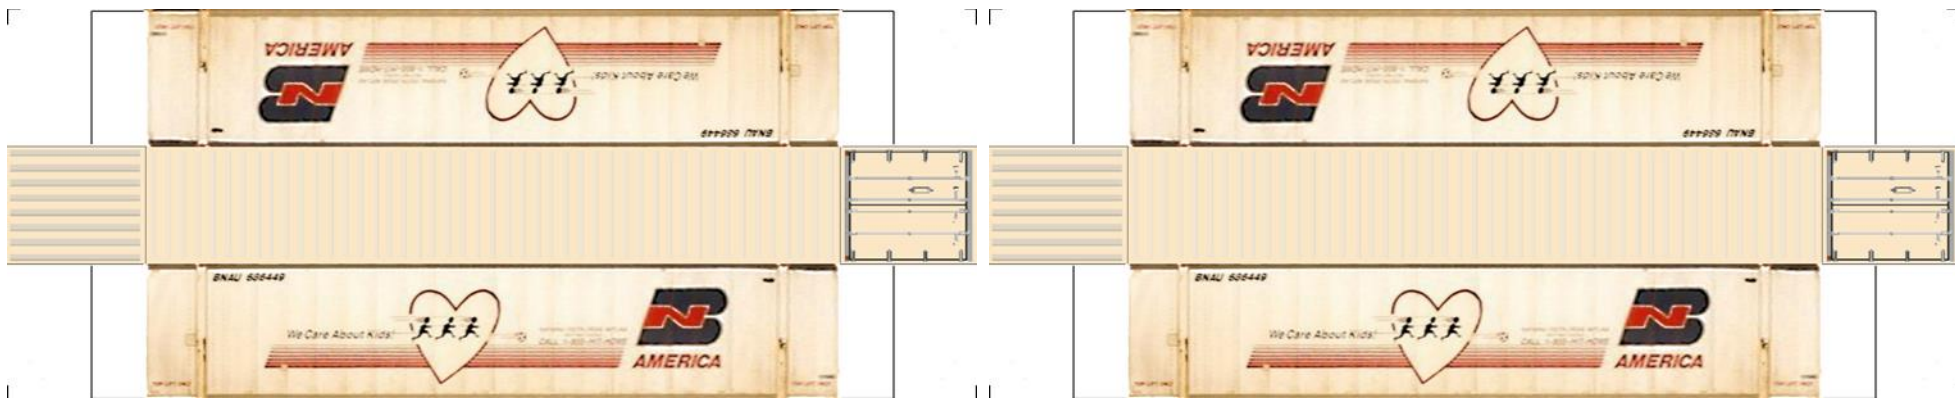

# BUILD YOUR OWN ( N SCALE ) 48ft HIGH CUBE CONTAINERS

[Click to watch instructional video](#)

**BUILD YOUR OWN ( 48ft HIGH CUBE CONTAINERS ) N SCALE**

Drawn By  
[www.krafttrains.com](http://www.krafttrains.com)