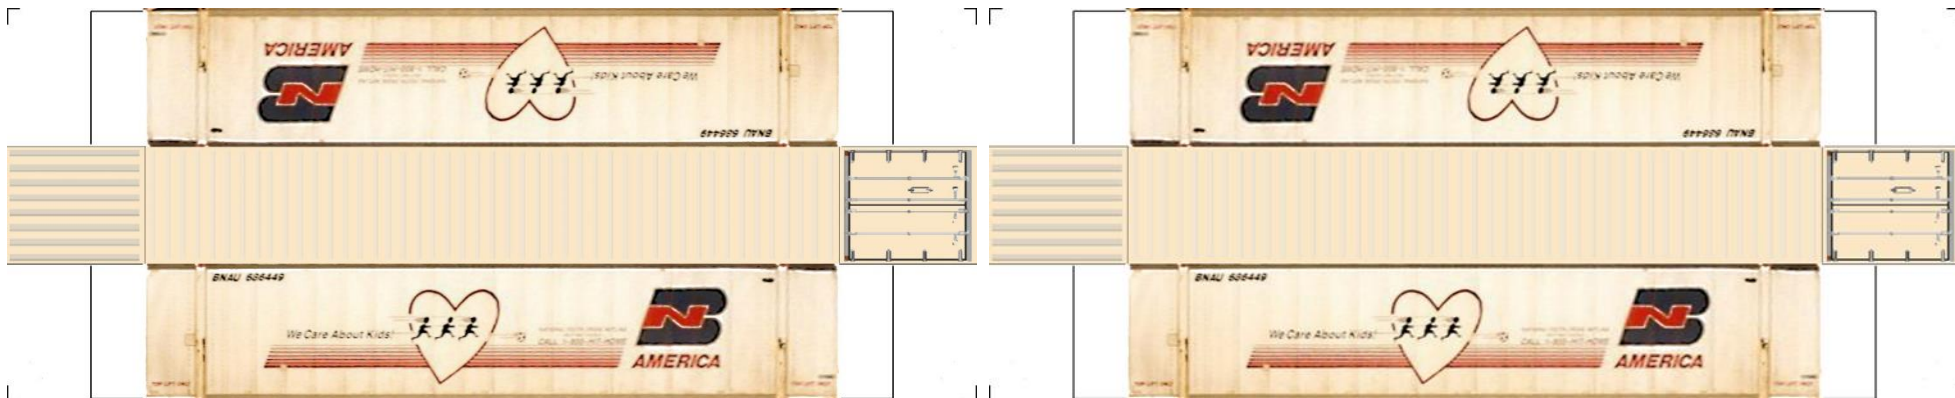

# BUILD YOUR OWN ( N SCALE ) 48ft HIGH CUBE CONTAINERS

[Click to watch instructional video](#)

**BUILD YOUR OWN ( 48ft HIGH CUBE CONTAINERS ) N SCALE**

Drawn By  
[www.krafttrains.com](http://www.krafttrains.com)