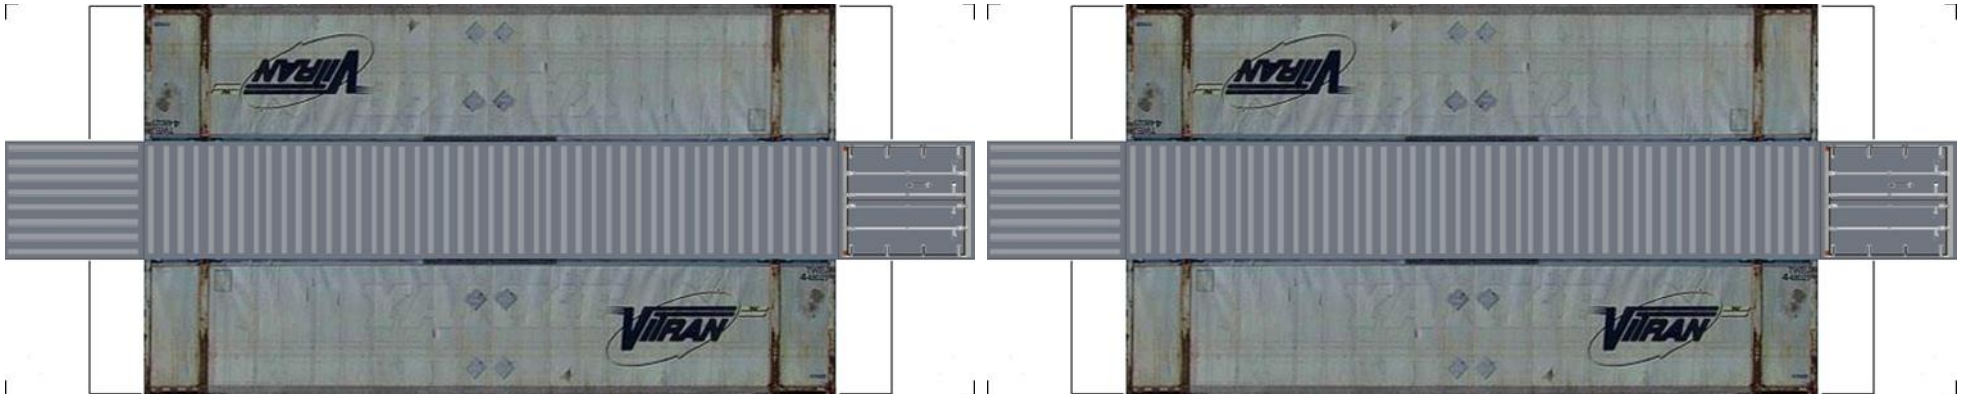

# BUILD YOUR OWN ( N SCALE ) 48ft HIGH CUBE CONTAINERS

[Click to watch instructional video](#)

**BUILD YOUR OWN ( 48ft HIGH CUBE CONTAINERS ) N SCALE**

Drawn By  
[www.krafttrains.com](http://www.krafttrains.com)