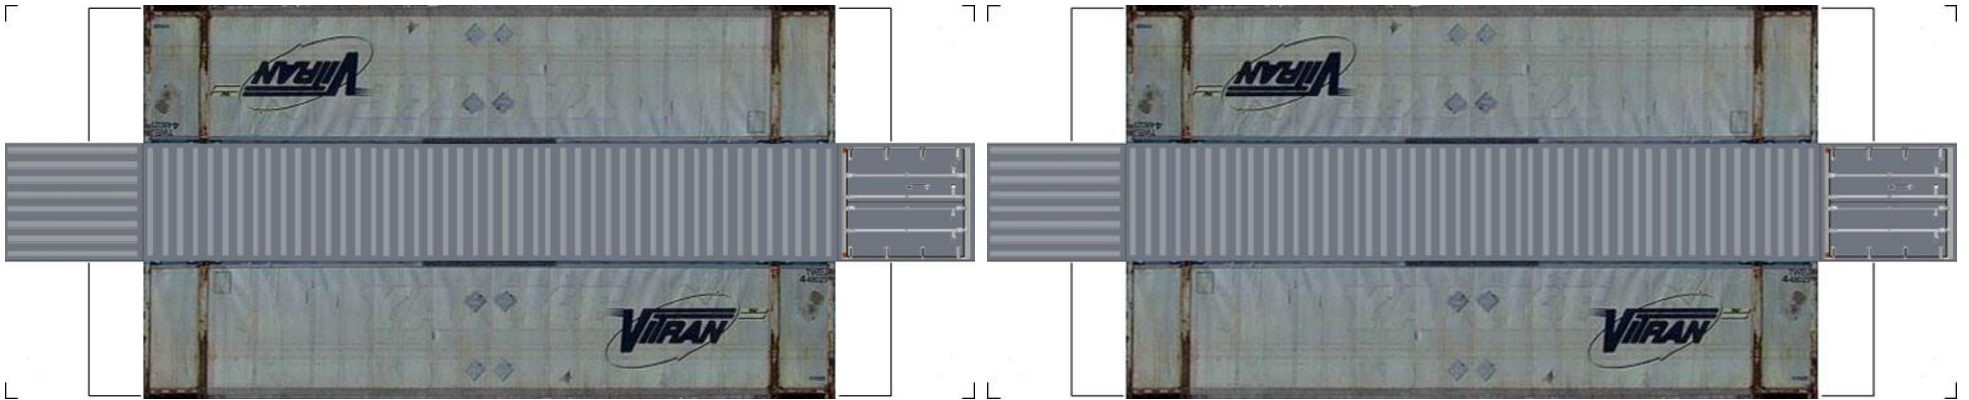

# BUILD YOUR OWN ( N SCALE ) 48ft HIGH CUBE CONTAINERS

[Click to watch instructional video](#)

**BUILD YOUR OWN ( 48ft HIGH CUBE CONTAINERS ) N SCALE**

Drawn By  
[www.krafttrains.com](http://www.krafttrains.com)