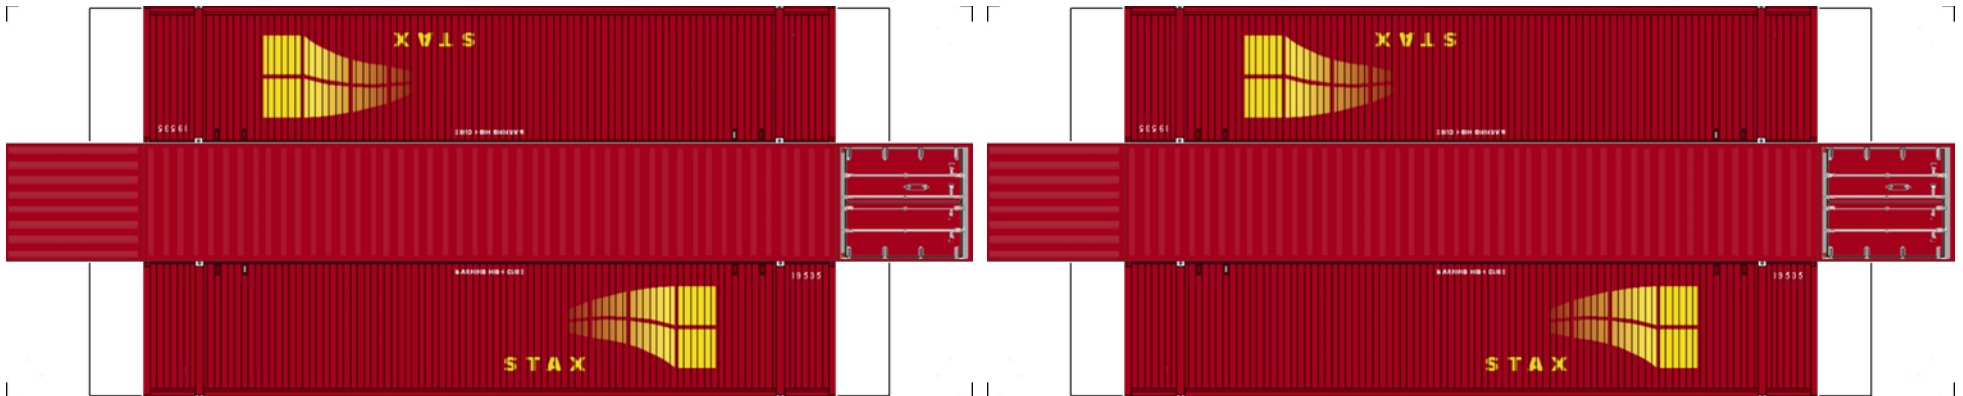

BUILD YOUR OWN (N SCALE) 48ft HIGH CUBE CONTAINERS

[Click to watch instructional video](#)

BUILD YOUR OWN (48ft HIGH CUBE CONTAINERS) N SCALE

Drawn By
www.krafttrains.com