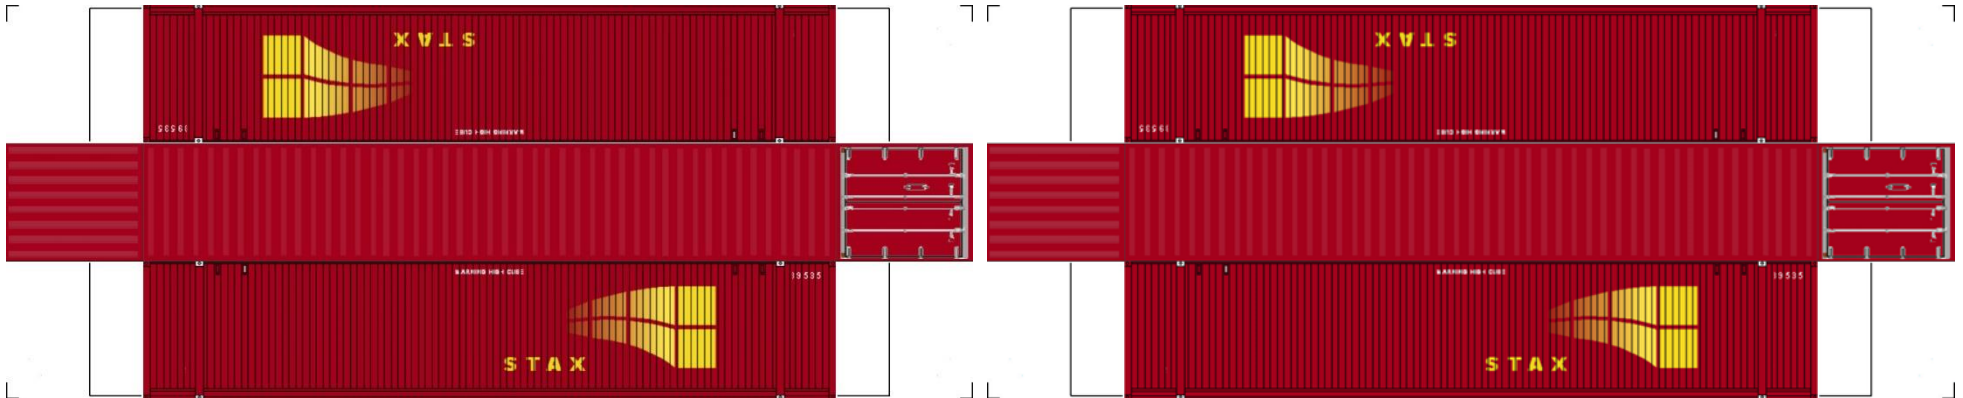

BUILD YOUR OWN (N SCALE) 48ft HIGH CUBE CONTAINERS

[Click to watch instructional video](#)

BUILD YOUR OWN (48ft HIGH CUBE CONTAINERS) N SCALE

Drawn By
www.krafttrains.com