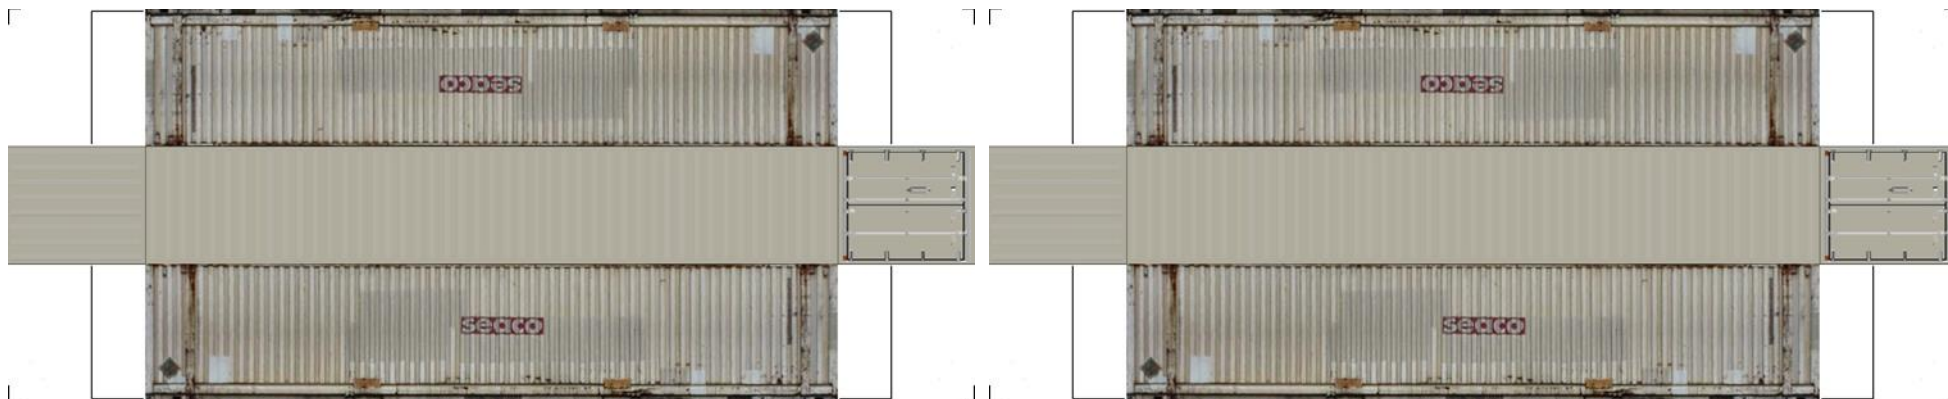

BUILD YOUR OWN (N SCALE) 48ft HIGH CUBE CONTAINERS

[Click to watch instructional video](#)

BUILD YOUR OWN (48ft HIGH CUBE CONTAINERS) N SCALE

Drawn By
www.krafttrains.com