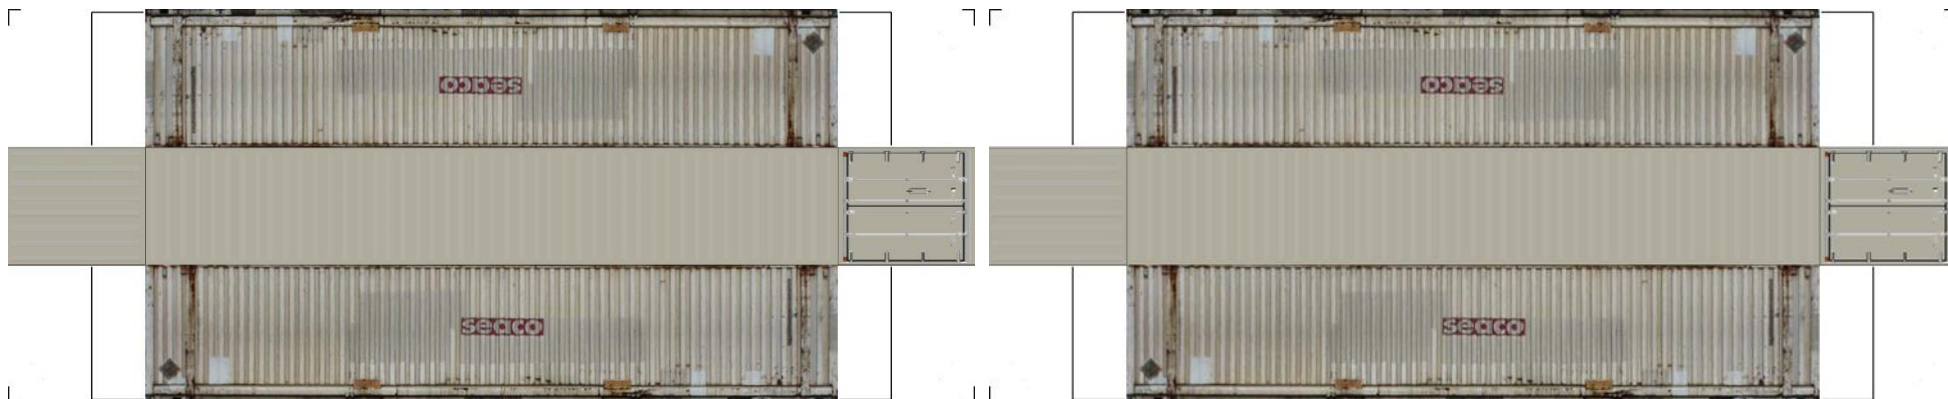

BUILD YOUR OWN (N SCALE) 48ft HIGH CUBE CONTAINERS

[Click to watch instructional video](#)

BUILD YOUR OWN (48ft HIGH CUBE CONTAINERS) N SCALE

Drawn By
www.krafttrains.com