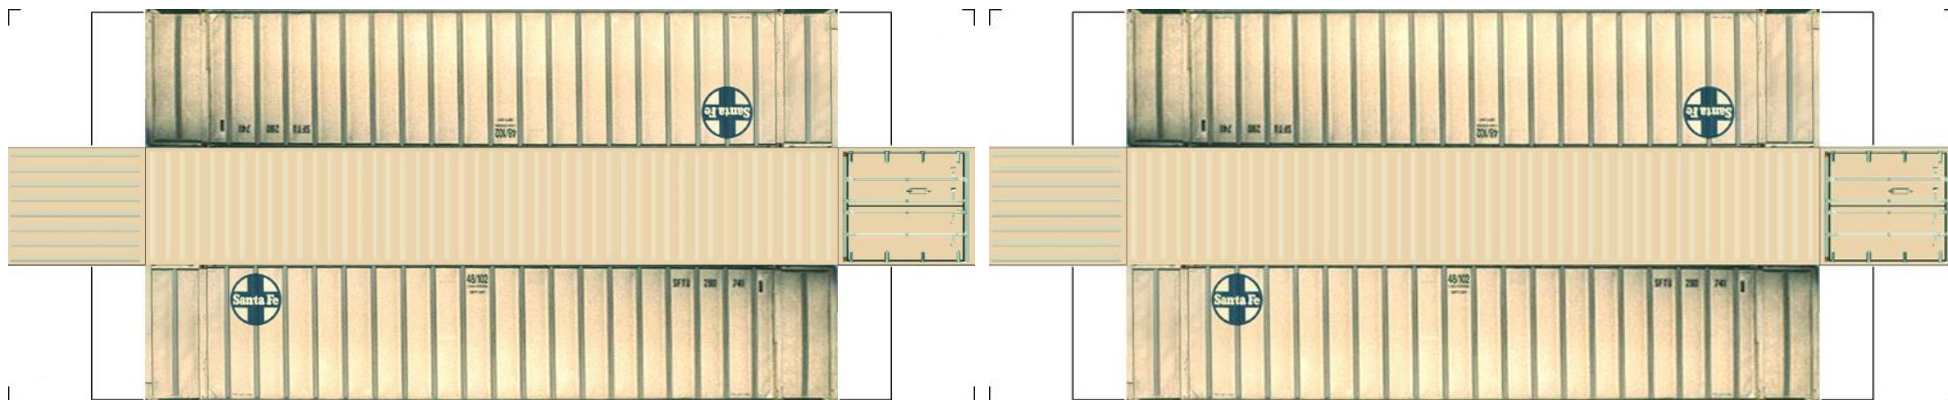

BUILD YOUR OWN (N SCALE) 48ft HIGH CUBE CONTAINERS

[Click to watch instructional video](#)

BUILD YOUR OWN (48ft HIGH CUBE CONTAINERS) N SCALE

Drawn By
www.krafttrains.com