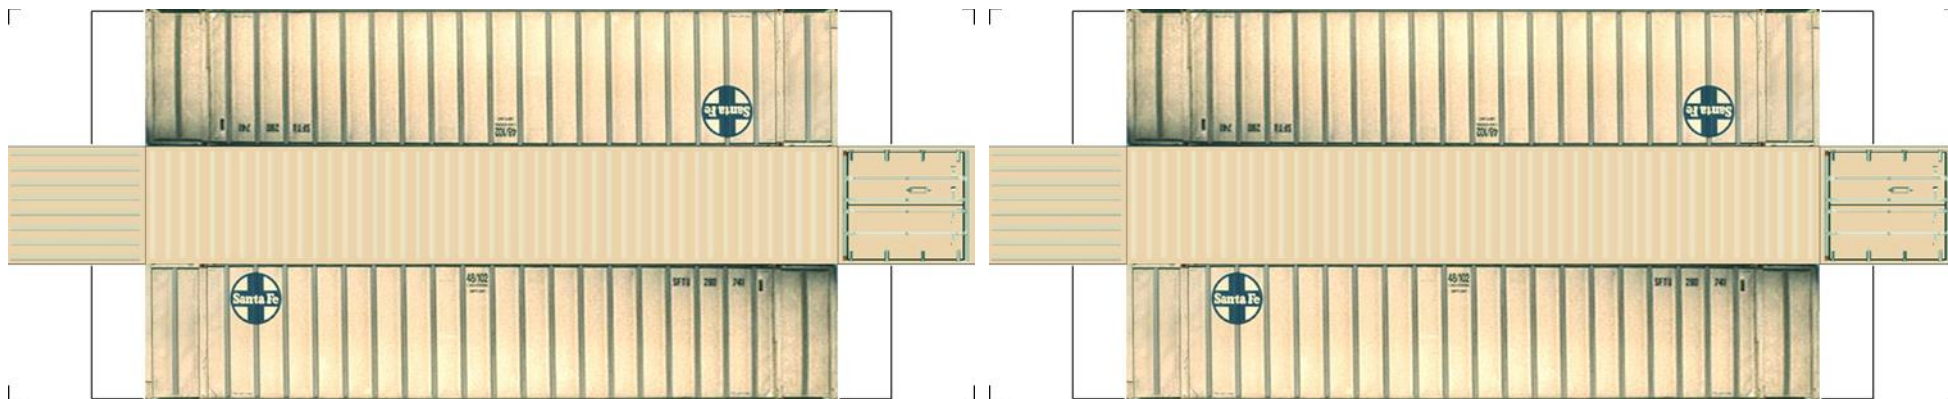

BUILD YOUR OWN (N SCALE) 48ft HIGH CUBE CONTAINERS

[Click to watch instructional video](#)

BUILD YOUR OWN (48ft HIGH CUBE CONTAINERS) N SCALE

Drawn By
www.krafttrains.com