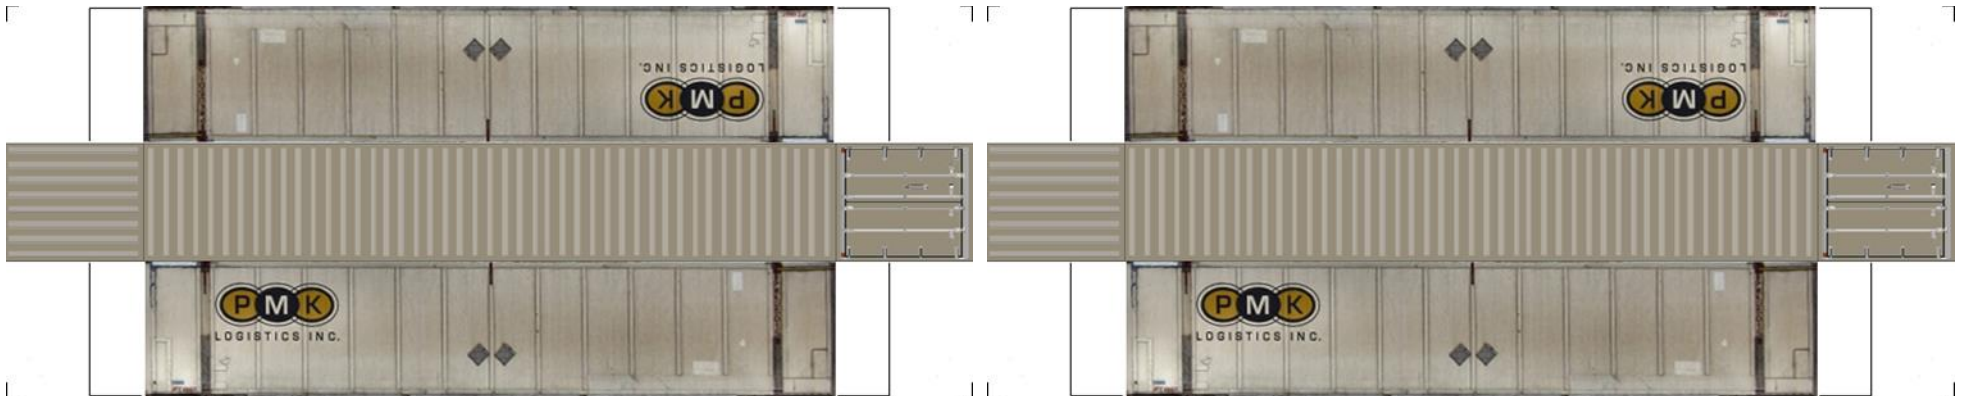

# BUILD YOUR OWN ( N SCALE ) 48ft HIGH CUBE CONTAINERS

[Click to watch instructional video](#)

**BUILD YOUR OWN ( 48ft HIGH CUBE CONTAINERS ) N SCALE**

Drawn By  
[www.krafttrains.com](http://www.krafttrains.com)