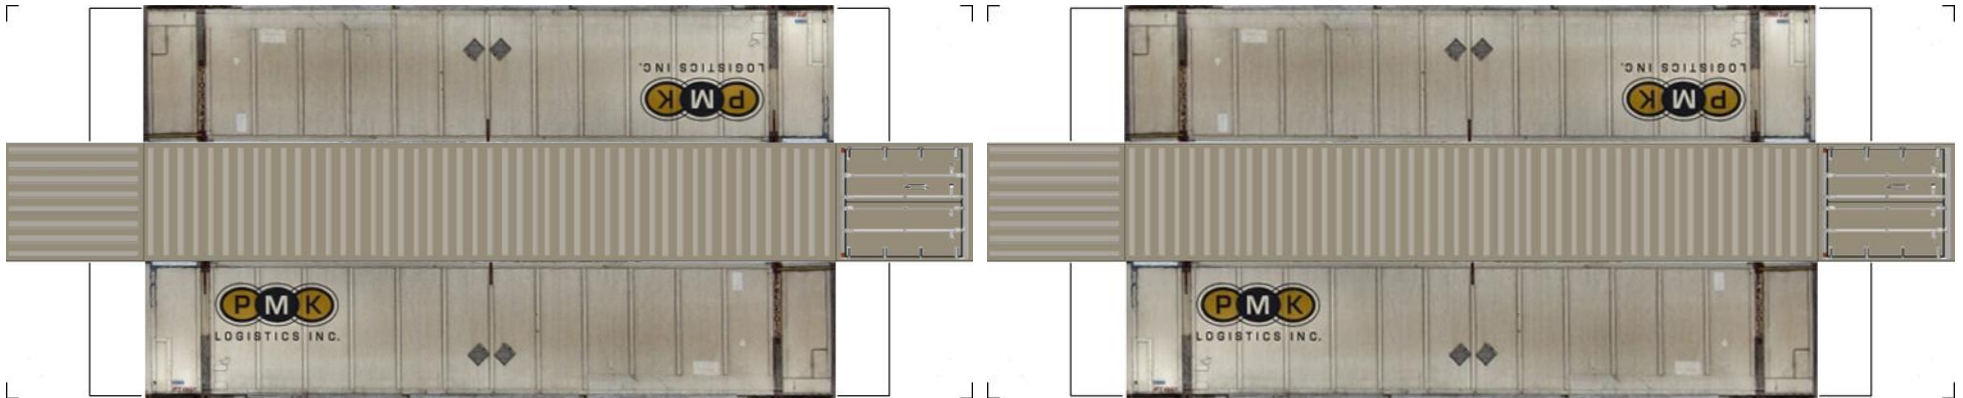

# BUILD YOUR OWN ( N SCALE ) 48ft HIGH CUBE CONTAINERS

[Click to watch instructional video](#)

**BUILD YOUR OWN ( 48ft HIGH CUBE CONTAINERS ) N SCALE**

Drawn By  
[www.krafttrains.com](http://www.krafttrains.com)