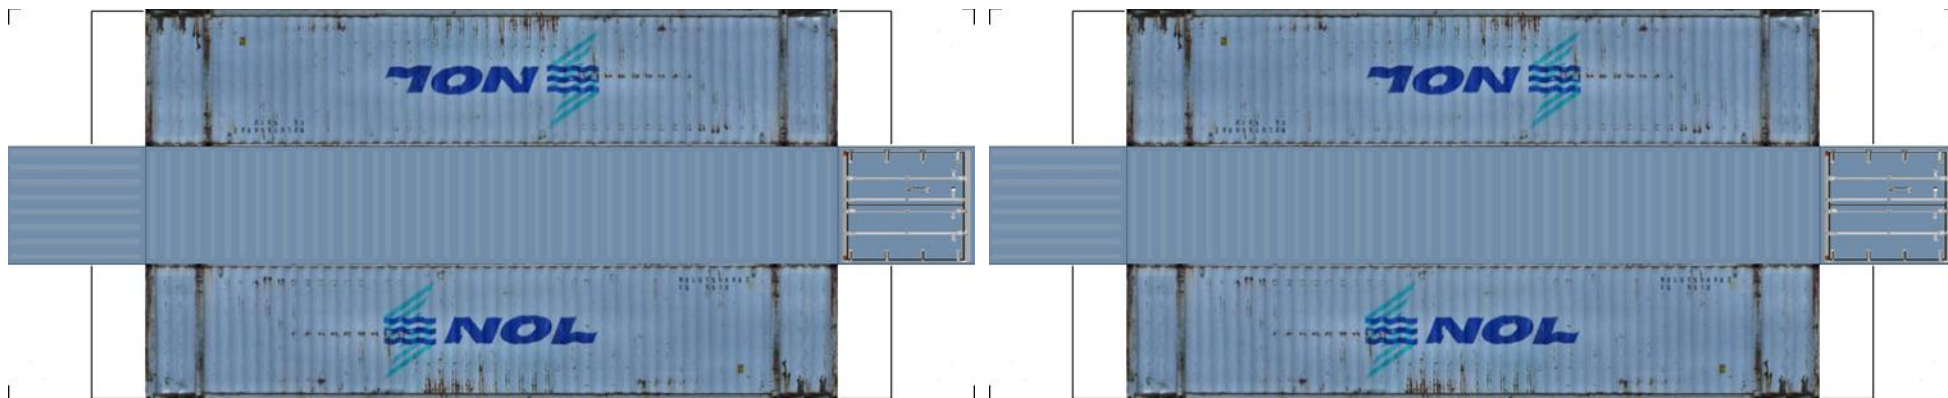

BUILD YOUR OWN (N SCALE) 48ft HIGH CUBE CONTAINERS

[Click to watch instructional video](#)

BUILD YOUR OWN (48ft HIGH CUBE CONTAINERS) N SCALE

Drawn By
www.krafttrains.com