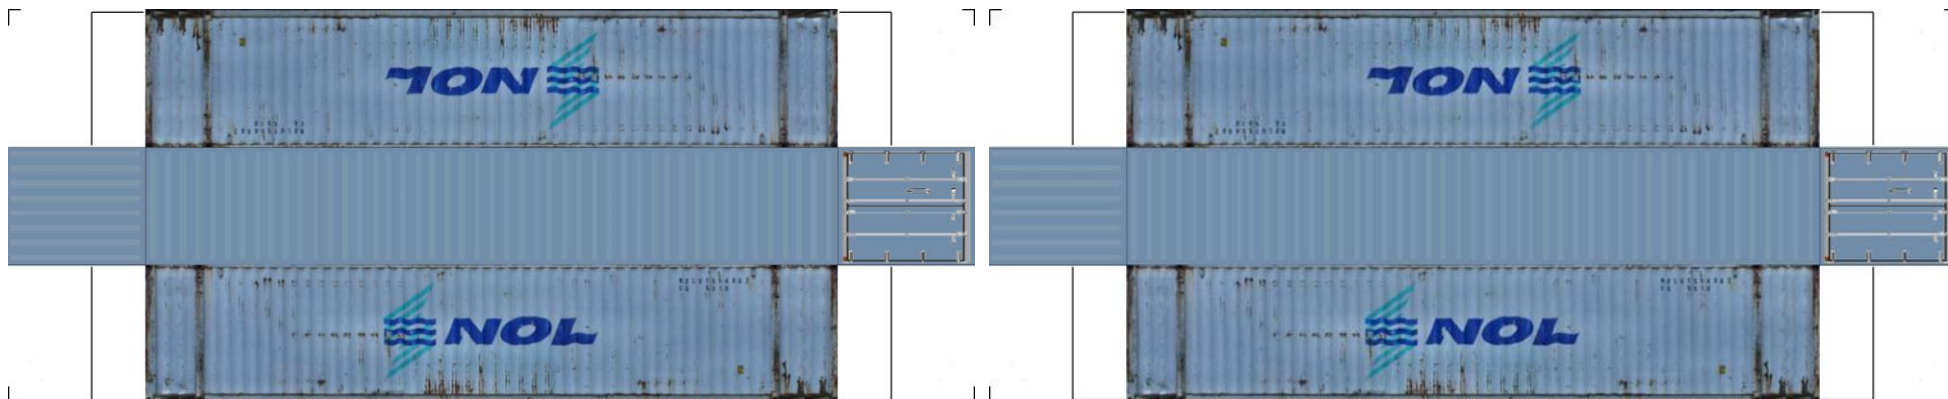

BUILD YOUR OWN (N SCALE) 48ft HIGH CUBE CONTAINERS

[Click to watch instructional video](#)

BUILD YOUR OWN (48ft HIGH CUBE CONTAINERS) N SCALE

Drawn By
www.krafttrains.com