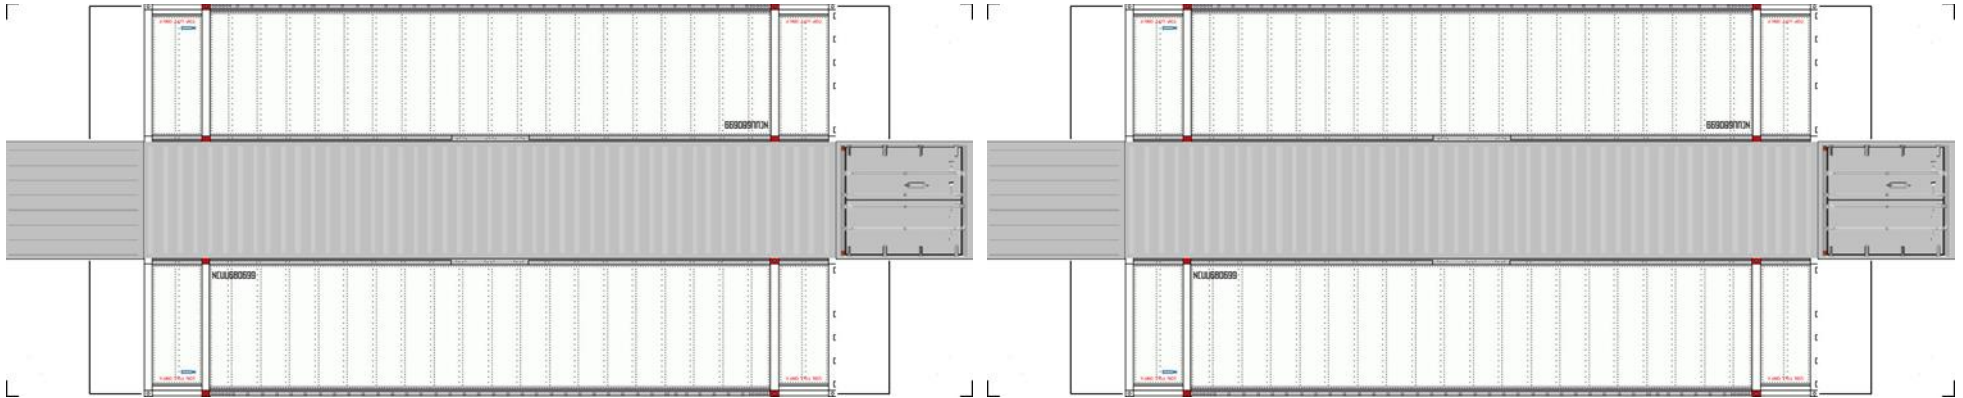

# BUILD YOUR OWN ( N SCALE ) 48ft HIGH CUBE CONTAINERS

[Click to watch instructional video](#)

**BUILD YOUR OWN ( 48ft HIGH CUBE CONTAINERS ) N SCALE**

Drawn By  
[www.krafttrains.com](http://www.krafttrains.com)