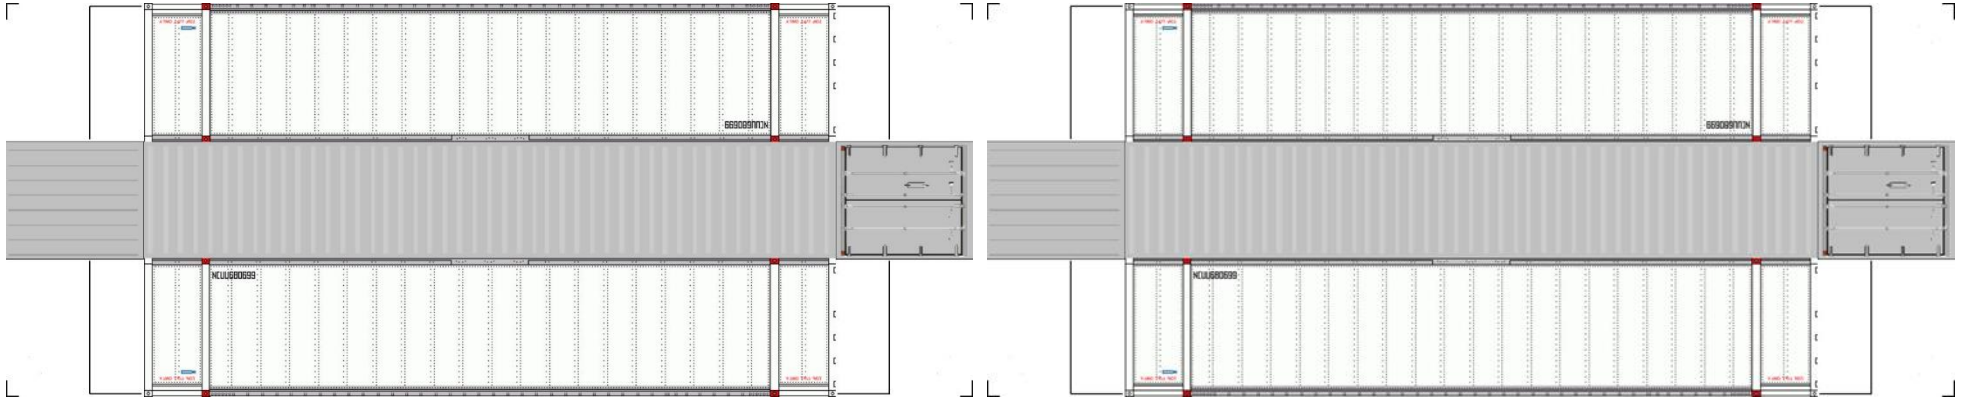

# BUILD YOUR OWN ( N SCALE ) 48ft HIGH CUBE CONTAINERS

[Click to watch instructional video](#)

**BUILD YOUR OWN ( 48ft HIGH CUBE CONTAINERS ) N SCALE**

Drawn By  
[www.krafttrains.com](http://www.krafttrains.com)