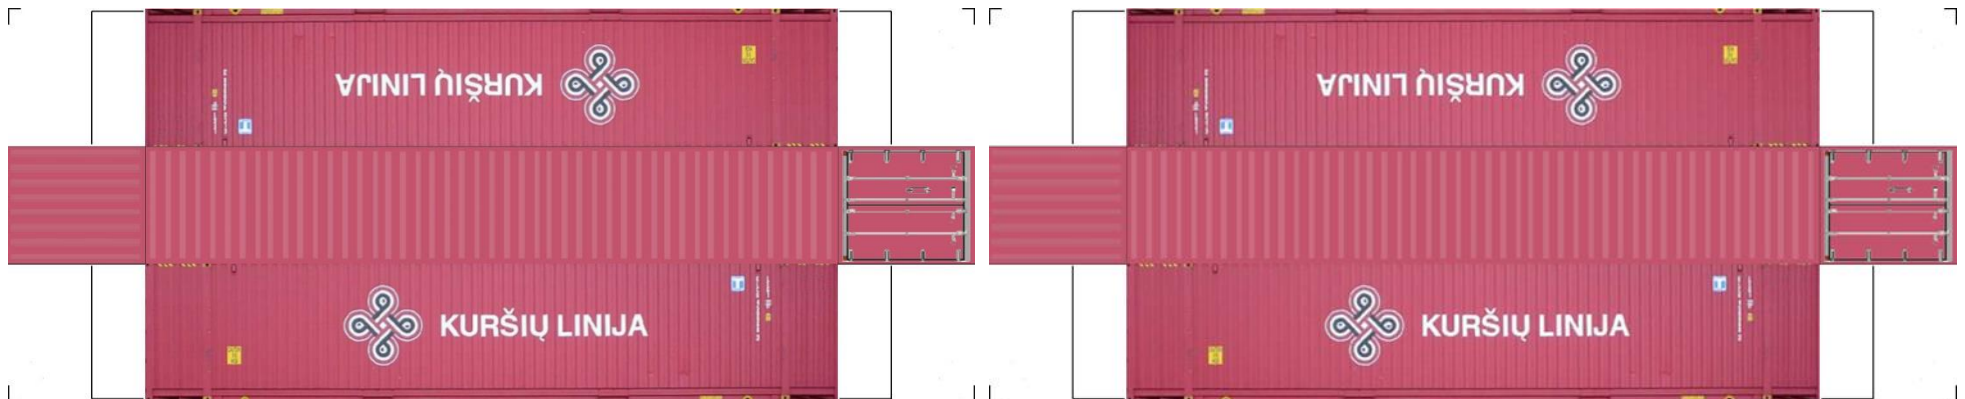

BUILD YOUR OWN (N SCALE) 48ft HIGH CUBE CONTAINERS

[Click to watch instructional video](#)

BUILD YOUR OWN (48ft HIGH CUBE CONTAINERS) N SCALE

Drawn By
www.krafttrains.com