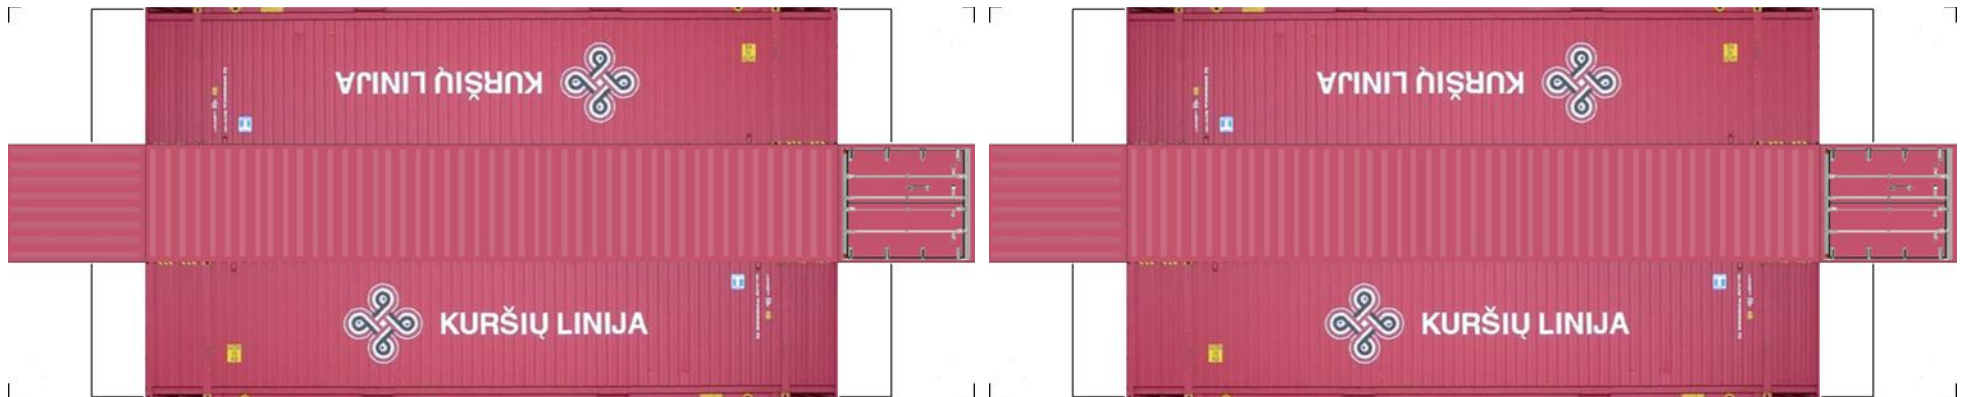

BUILD YOUR OWN (N SCALE) 48ft HIGH CUBE CONTAINERS

[Click to watch instructional video](#)

BUILD YOUR OWN (48ft HIGH CUBE CONTAINERS) N SCALE

Drawn By
www.krafttrains.com