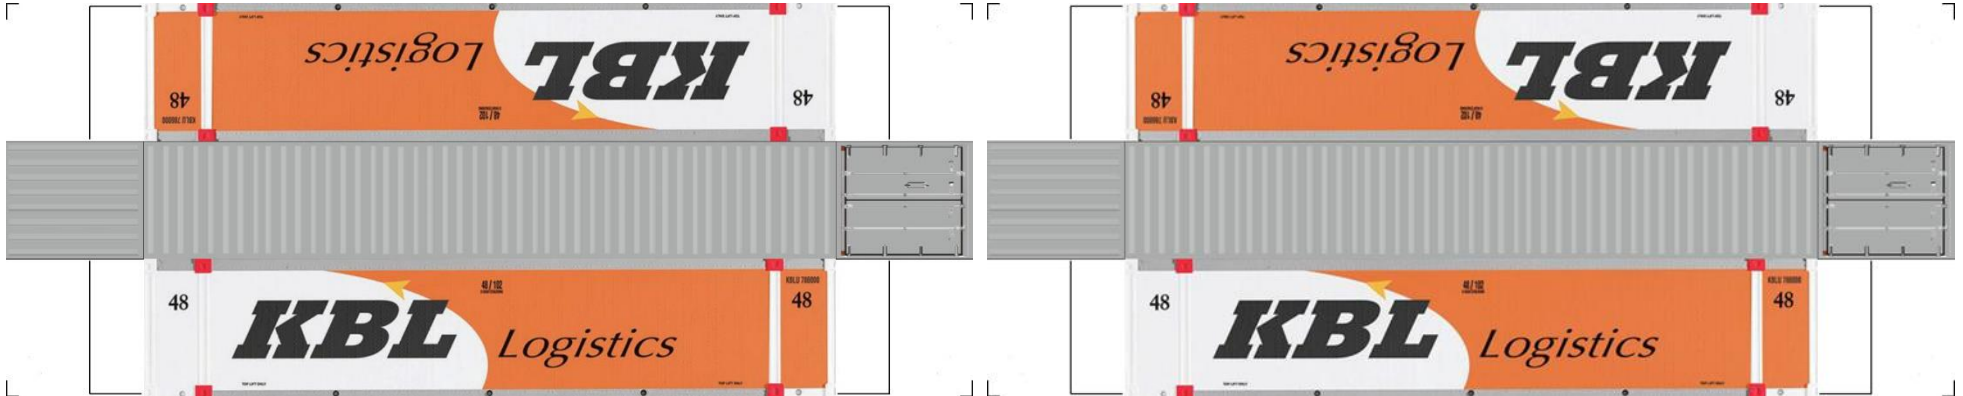

# BUILD YOUR OWN ( N SCALE ) 48ft HIGH CUBE CONTAINERS

[Click to watch instructional video](#)

BUILD YOUR OWN ( 48ft HIGH CUBE CONTAINERS ) N SCALE

Drawn By  
[www.krafttrains.com](http://www.krafttrains.com)