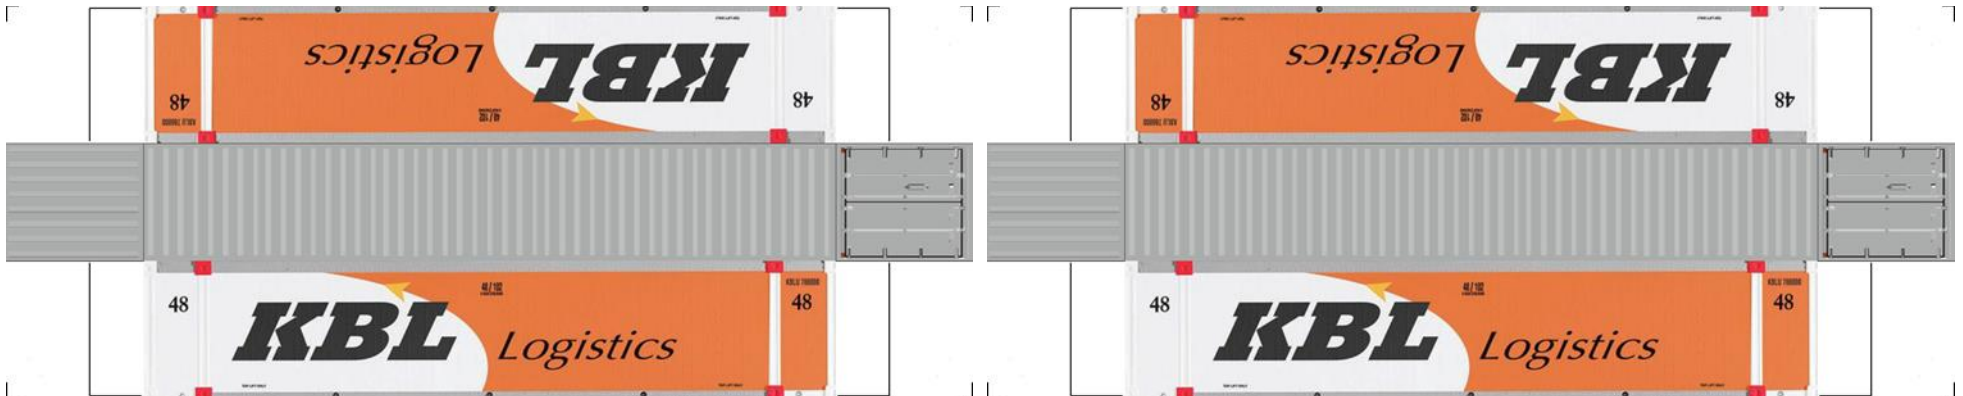

# BUILD YOUR OWN ( N SCALE ) 48ft HIGH CUBE CONTAINERS

[Click to watch instructional video](#)

BUILD YOUR OWN ( 48ft HIGH CUBE CONTAINERS ) N SCALE

Drawn By  
[www.krafttrains.com](http://www.krafttrains.com)