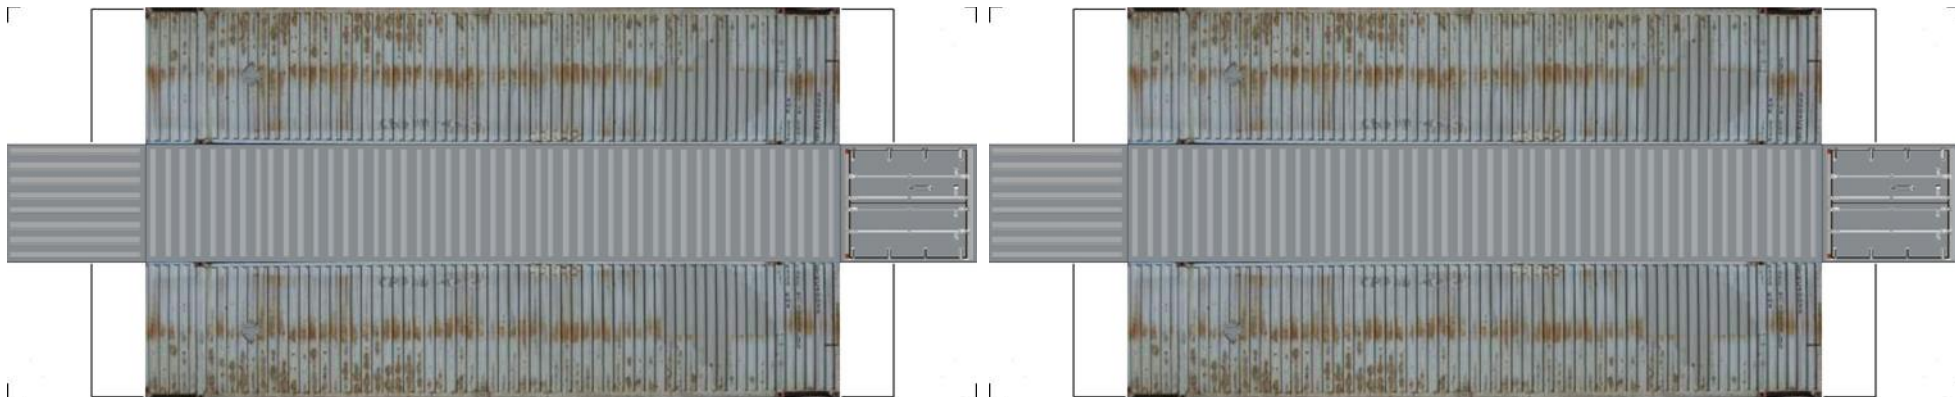

BUILD YOUR OWN (N SCALE) 48ft HIGH CUBE CONTAINERS

[Click to watch instructional video](#)

BUILD YOUR OWN (48ft HIGH CUBE CONTAINERS) N SCALE

Drawn By
www.krafttrains.com