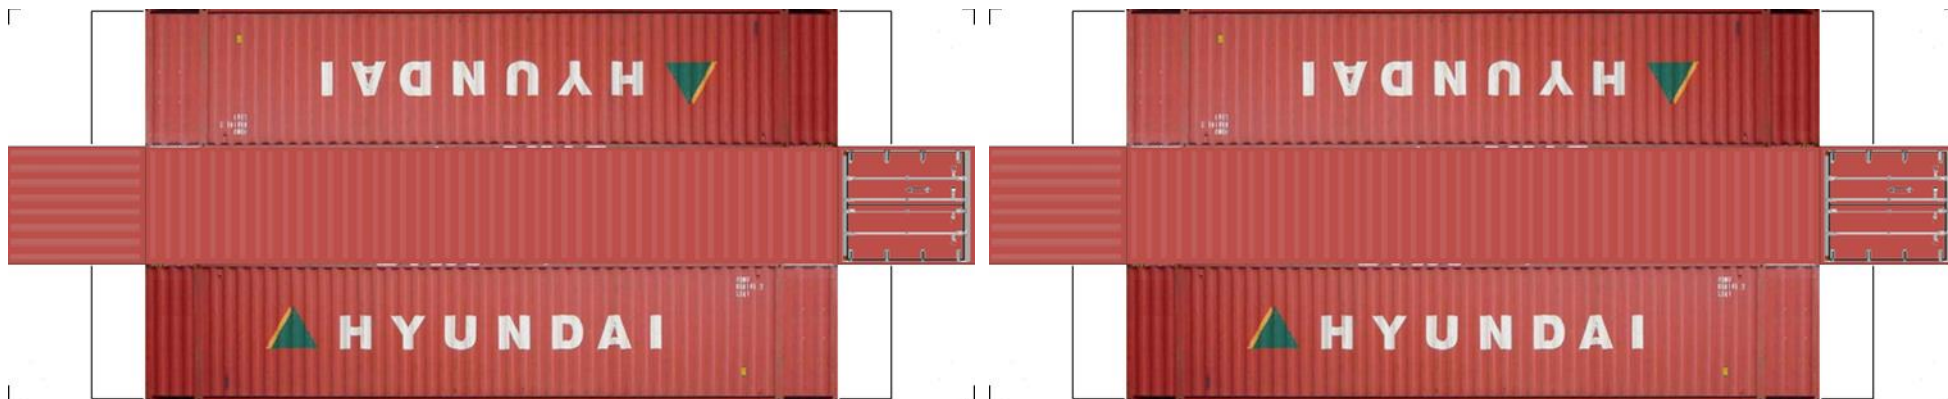

BUILD YOUR OWN (N SCALE) 48ft HIGH CUBE CONTAINERS

[Click to watch instructional video](#)

BUILD YOUR OWN (48ft HIGH CUBE CONTAINERS) N SCALE

Drawn By
www.krafttrains.com