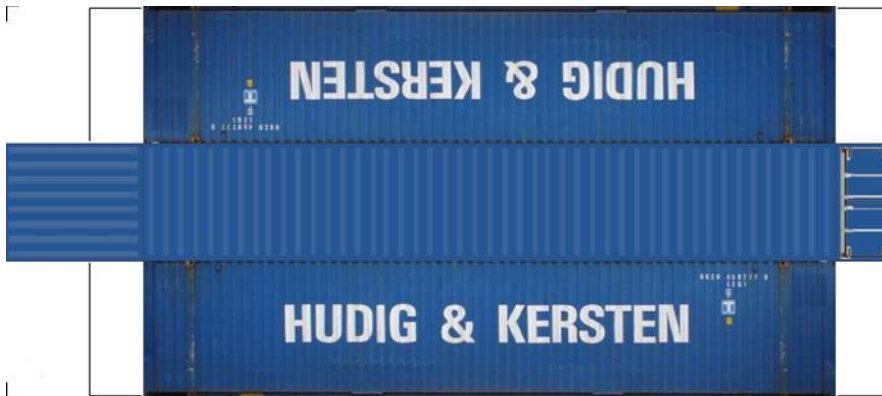

BUILD YOUR OWN (N SCALE) 48ft HIGH CUBE CONTAINERS

[Click to watch instructional video](#)

BUILD YOUR OWN (48ft HIGH CUBE CONTAINERS) N SCALE

Drawn By
www.krafttrains.com