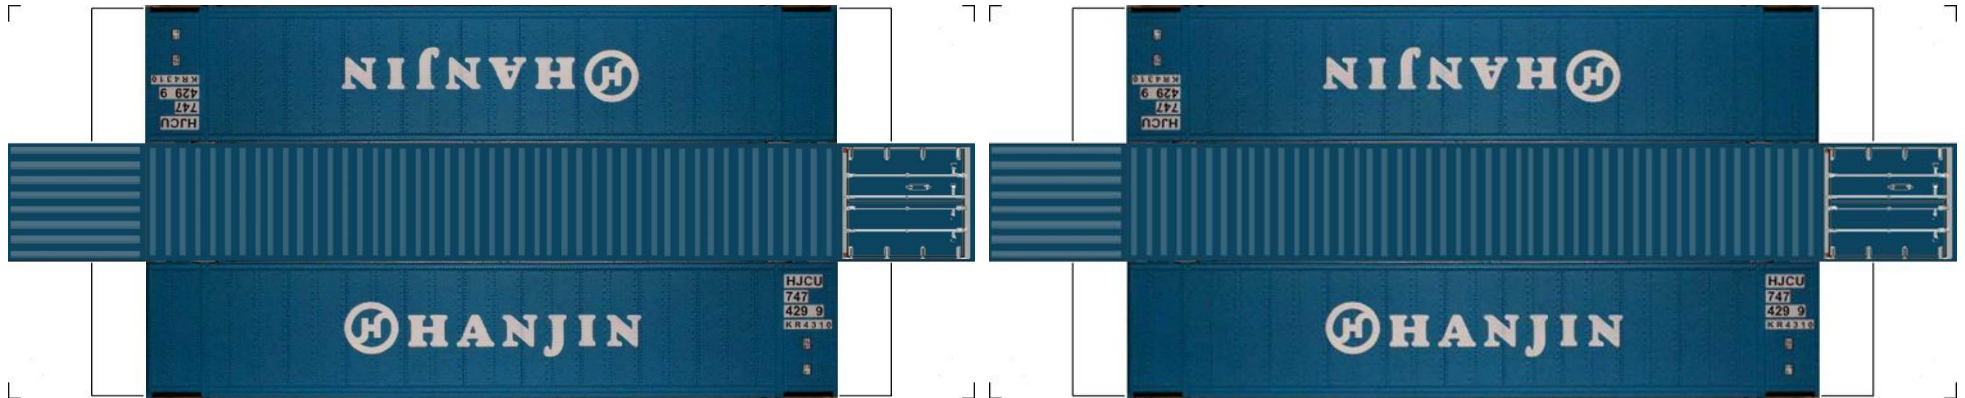

BUILD YOUR OWN (N SCALE) 48ft HIGH CUBE CONTAINERS

[Click to watch instructional video](#)

BUILD YOUR OWN (48ft HIGH CUBE CONTAINERS) N SCALE

Drawn By
www.krafttrains.com