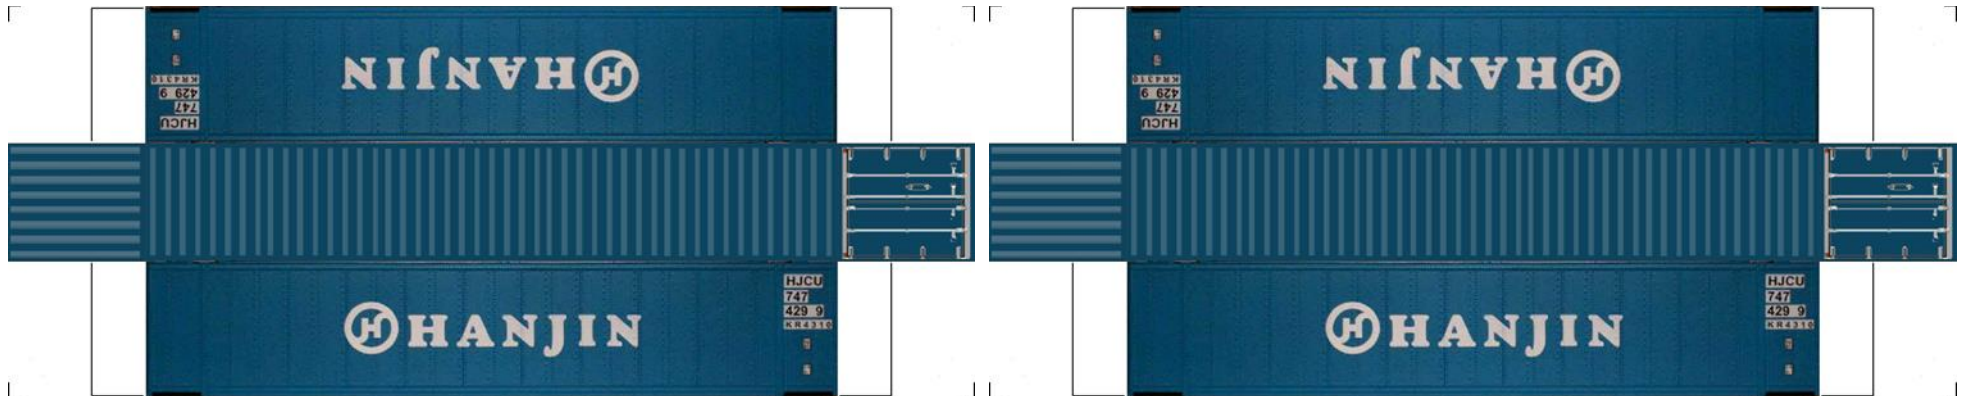

BUILD YOUR OWN (N SCALE) 48ft HIGH CUBE CONTAINERS

[Click to watch instructional video](#)

BUILD YOUR OWN (48ft HIGH CUBE CONTAINERS) N SCALE

Drawn By
www.krafttrains.com