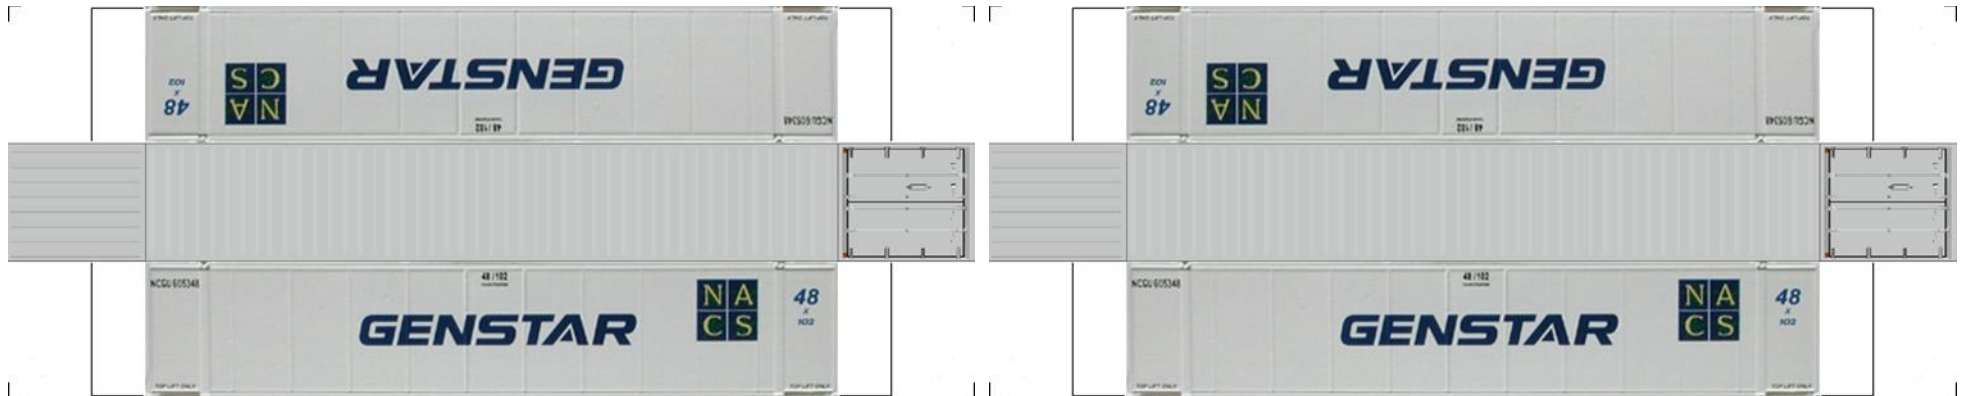

BUILD YOUR OWN (N SCALE) 48ft HIGH CUBE CONTAINERS

[Click to watch instructional video](#)

BUILD YOUR OWN (48ft HIGH CUBE CONTAINERS) N SCALE

Drawn By
www.krafttrains.com