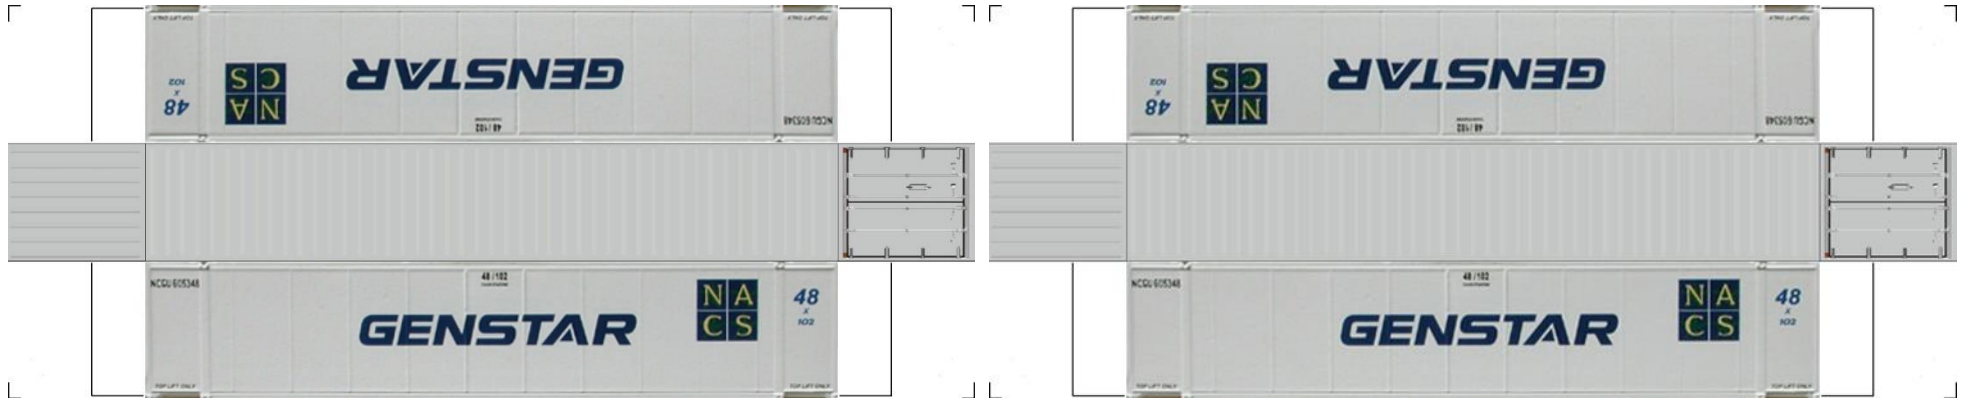

BUILD YOUR OWN (N SCALE) 48ft HIGH CUBE CONTAINERS

[Click to watch instructional video](#)

BUILD YOUR OWN (48ft HIGH CUBE CONTAINERS) N SCALE

Drawn By
www.krafttrains.com