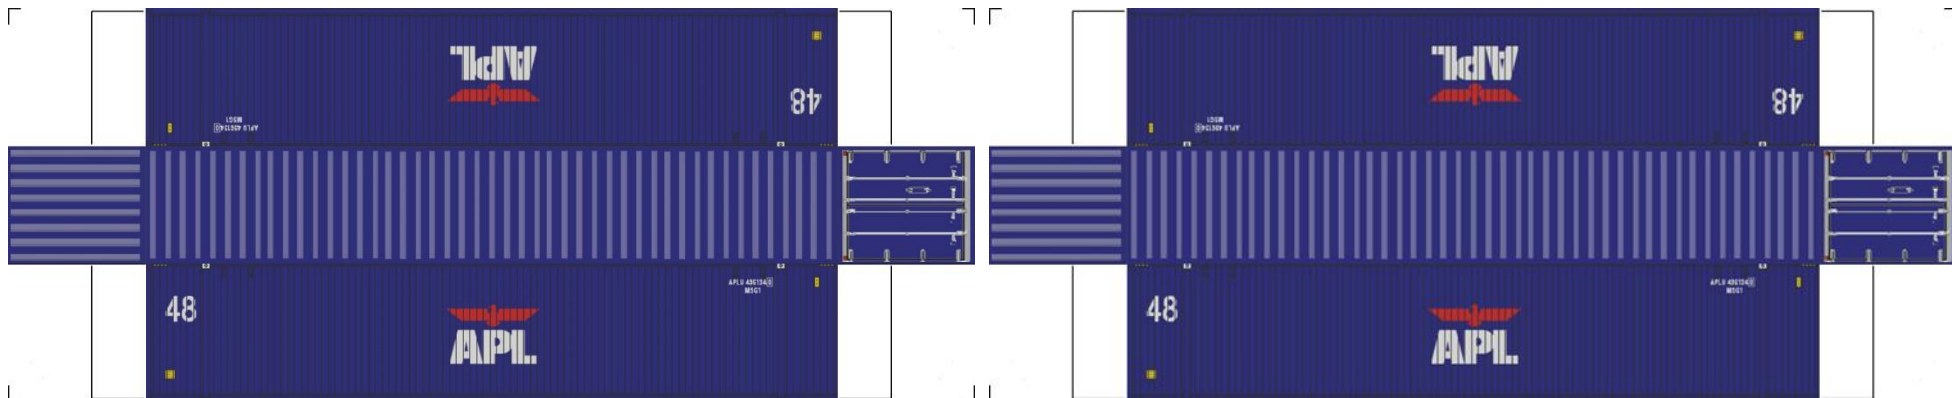

# BUILD YOUR OWN ( N SCALE ) 48ft HIGH CUBE CONTAINERS

[Click to watch instructional video](#)

**BUILD YOUR OWN ( 48ft HIGH CUBE CONTAINERS ) N SCALE**

Drawn By  
[www.krafttrains.com](http://www.krafttrains.com)