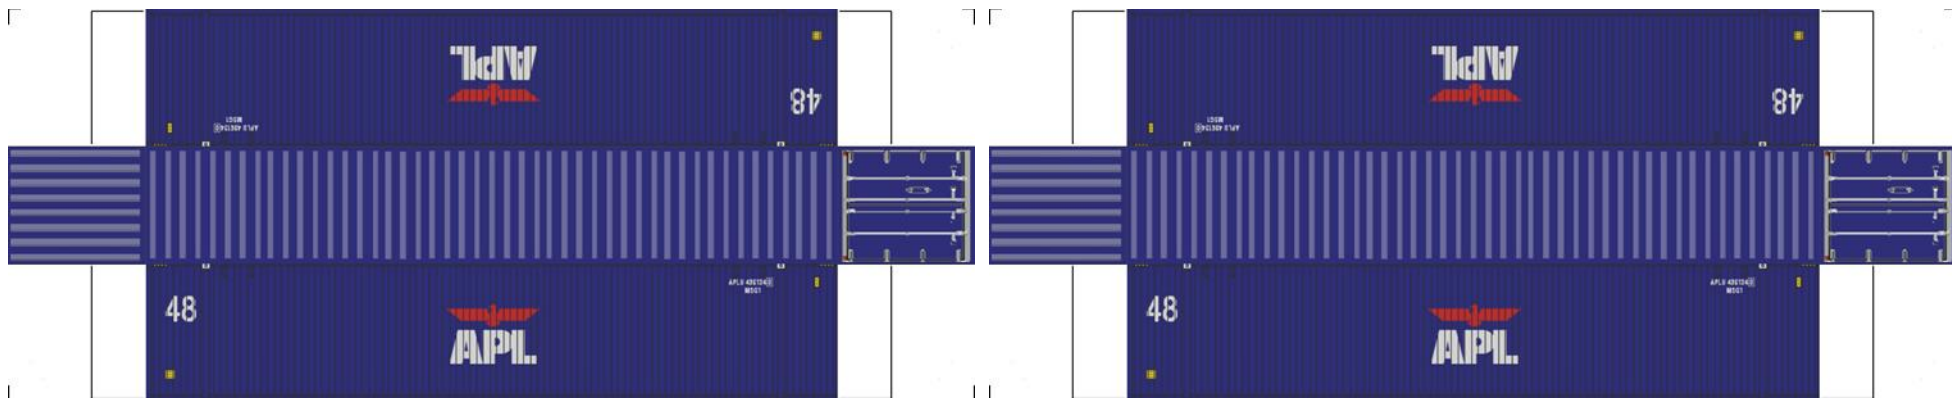

# BUILD YOUR OWN ( N SCALE ) 48ft HIGH CUBE CONTAINERS

[Click to watch instructional video](#)

**BUILD YOUR OWN ( 48ft HIGH CUBE CONTAINERS ) N SCALE**

Drawn By  
[www.krafttrains.com](http://www.krafttrains.com)