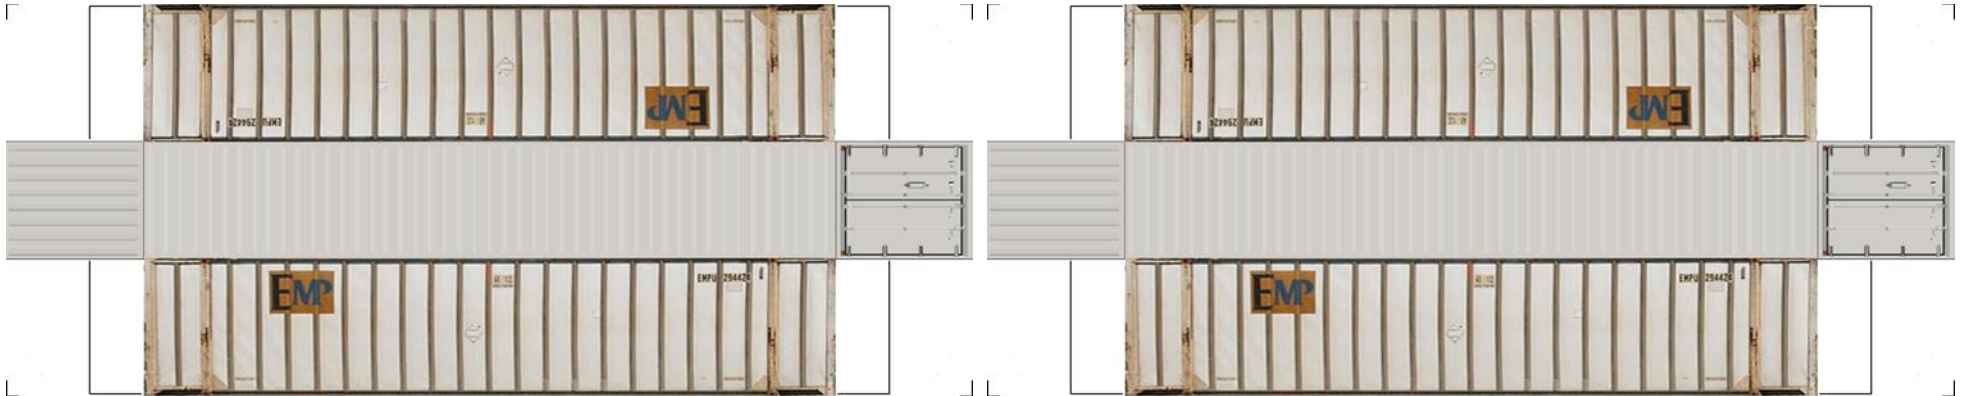

# BUILD YOUR OWN ( N SCALE ) 48ft HIGH CUBE CONTAINERS

[Click to watch instructional video](#)

**BUILD YOUR OWN ( 48ft HIGH CUBE CONTAINERS ) N SCALE**

Drawn By  
[www.krafttrains.com](http://www.krafttrains.com)