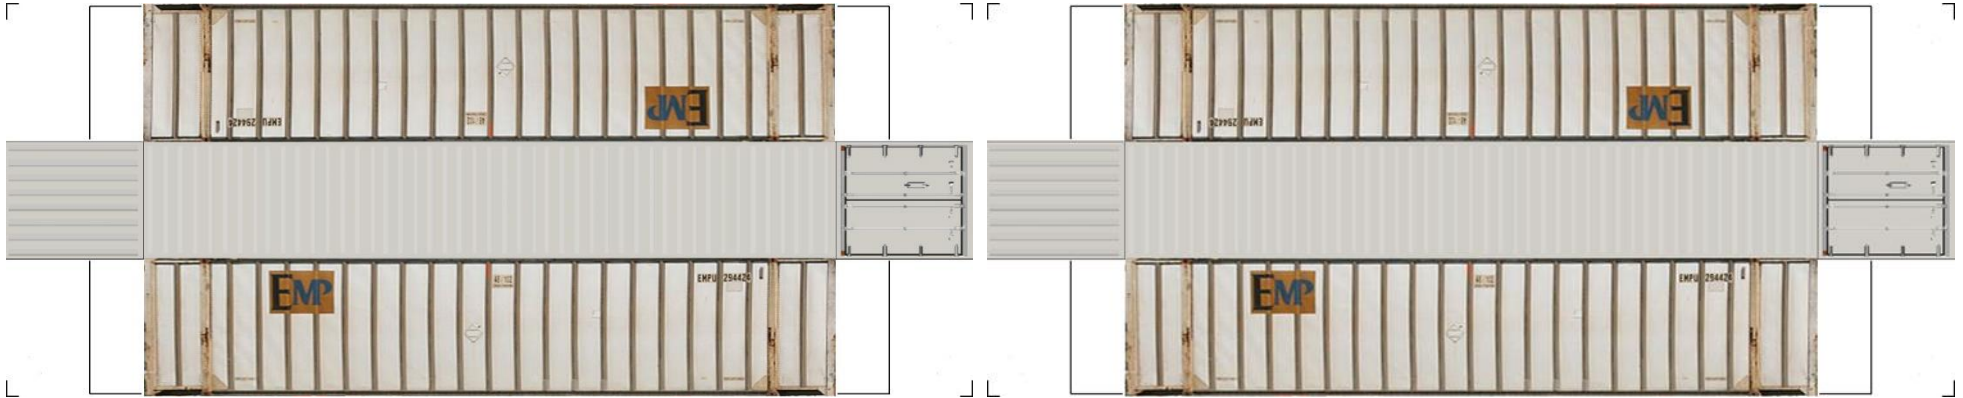

# BUILD YOUR OWN ( N SCALE ) 48ft HIGH CUBE CONTAINERS

[Click to watch instructional video](#)

**BUILD YOUR OWN ( 48ft HIGH CUBE CONTAINERS ) N SCALE**

Drawn By  
[www.krafttrains.com](http://www.krafttrains.com)