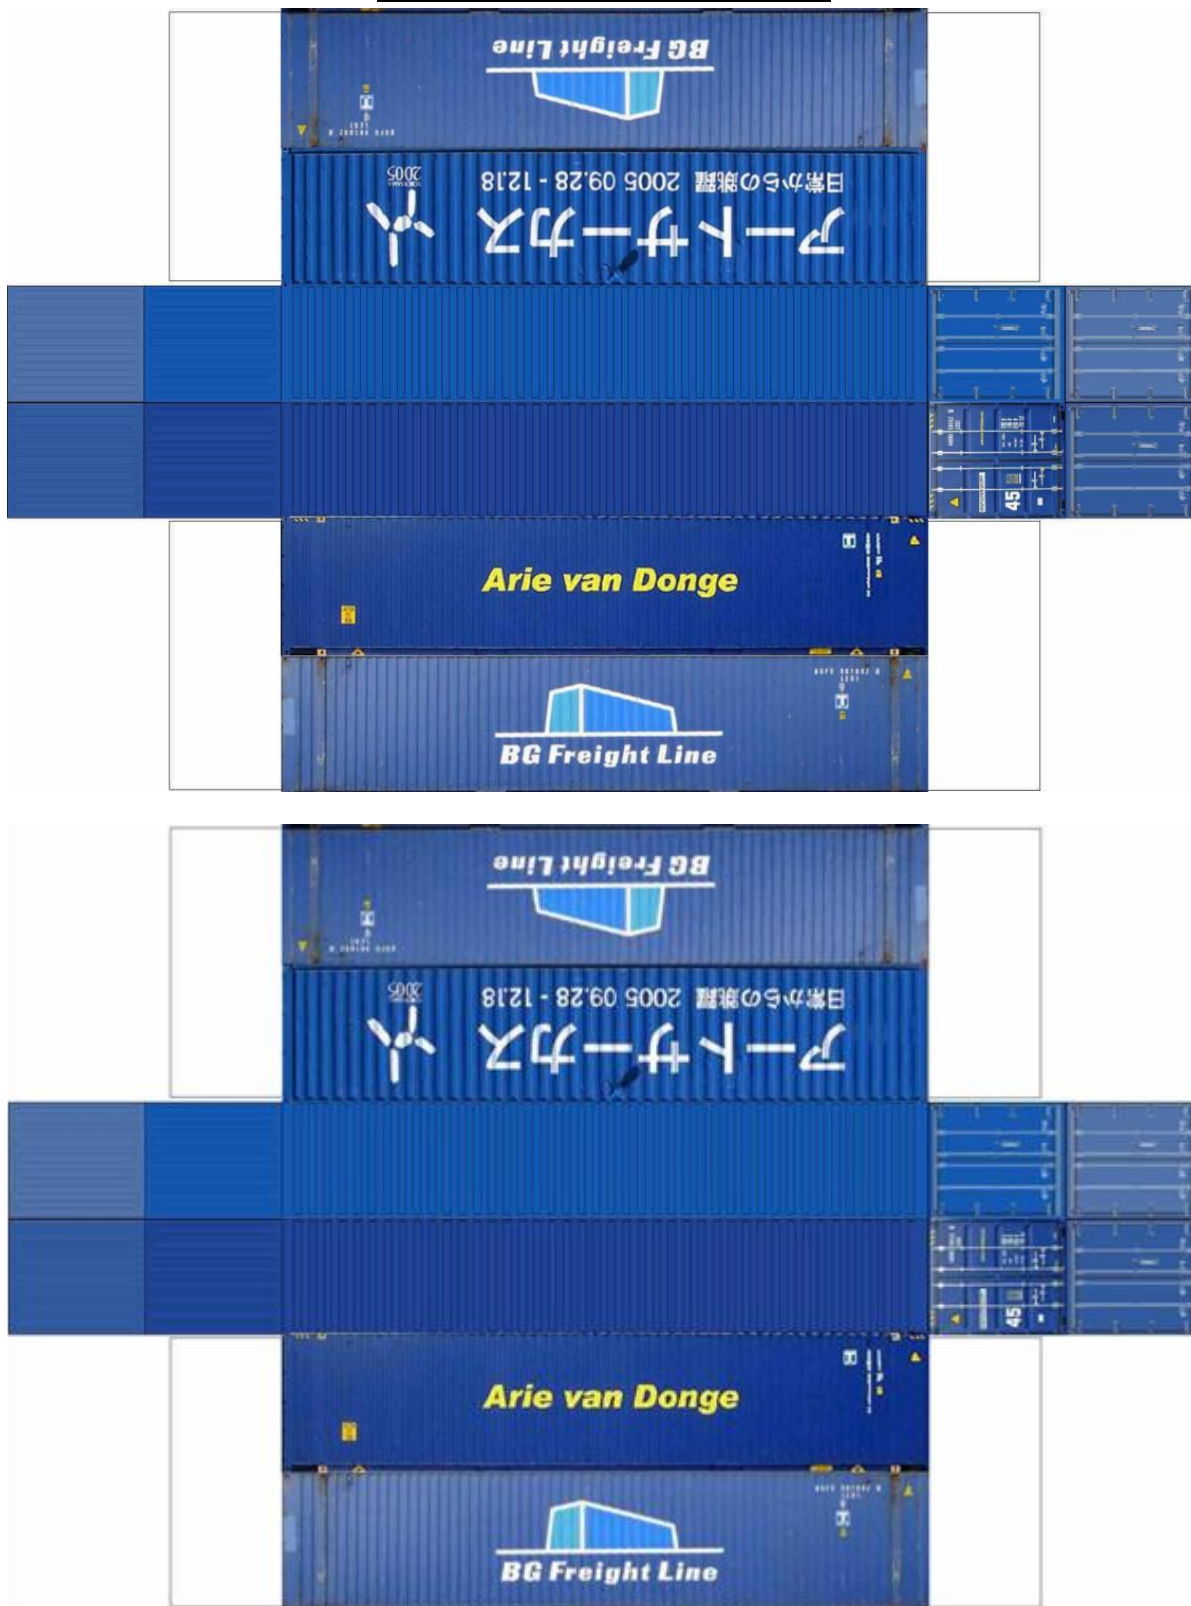

# BUILD YOUR OWN ( 45ft STACK HIGH CUBE CONTAINERS 4 in 1 ) N SCALE

[Click to watch instructional video](#)

|   |  |   |
|---|--|---|
| <b>BUILD YOUR OWN ( 45ft STACK HIGH CUBE CONTAINERS 4 in 1 ) N SCALE</b>  |  |  |
|  <p><b>KRAFT TRAINS</b><br/>THE TRICKS &amp; SECRETS OF BUILDING<br/>YOUR OWN TRAIN SETS</p> | <p>Drawn By<br/><a href="http://www.krafttrains.com">www.krafttrains.com</a></p> |   |