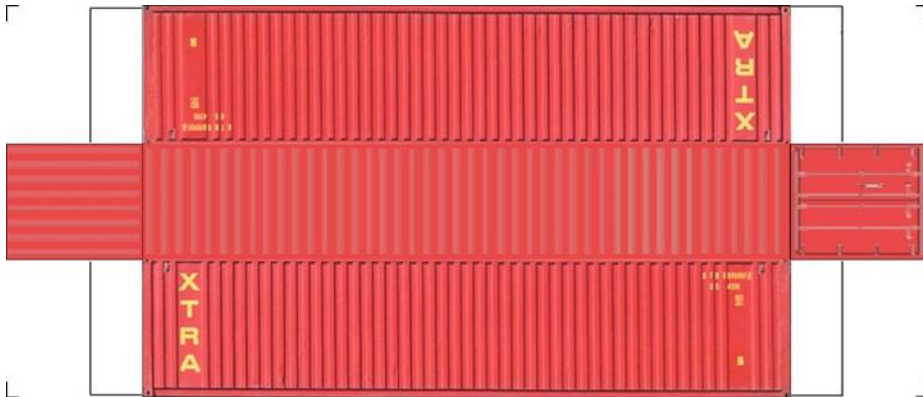

BUILD YOUR OWN (N SCALE) 45ft HIGH CUBE CONTAINERS

[Click to watch instructional video](#)

BUILD YOUR OWN (45ft HIGH CUBE CONTAINERS) N SCALE

Drawn By
www.krafttrains.com