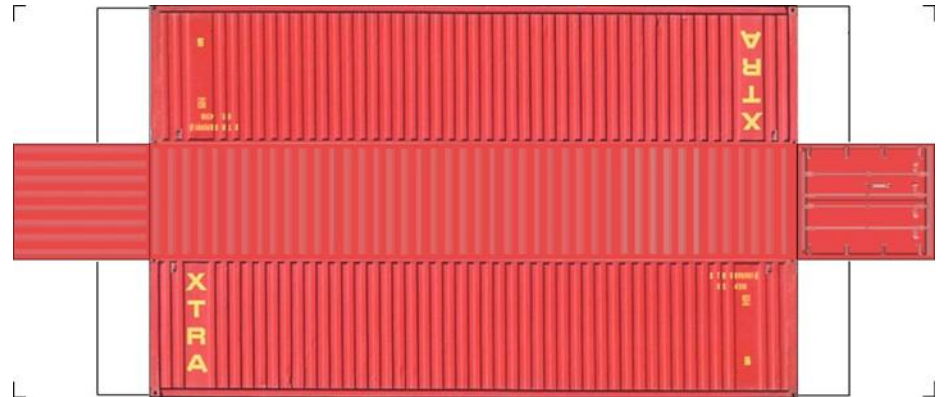

BUILD YOUR OWN (N SCALE) 45ft HIGH CUBE CONTAINERS

[Click to watch instructional video](#)

BUILD YOUR OWN (45ft HIGH CUBE CONTAINERS) N SCALE

Drawn By
www.krafttrains.com