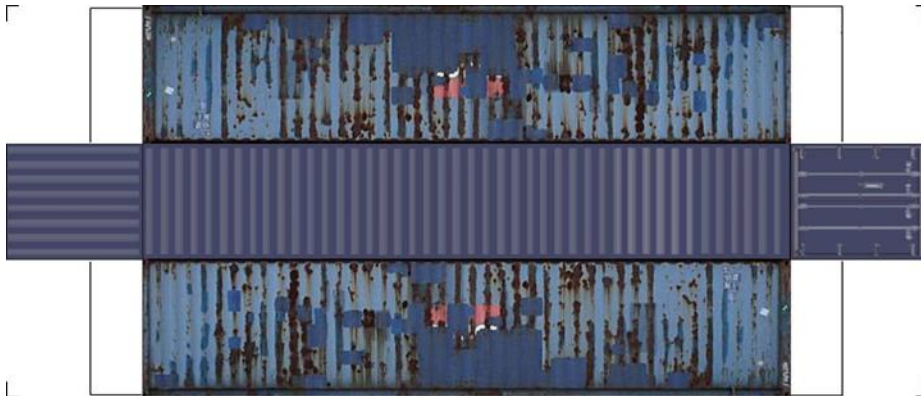

BUILD YOUR OWN (N SCALE) 45ft HIGH CUBE CONTAINERS

[Click to watch instructional video](#)

BUILD YOUR OWN (45ft HIGH CUBE CONTAINERS) N SCALE

Drawn By
www.krafttrains.com