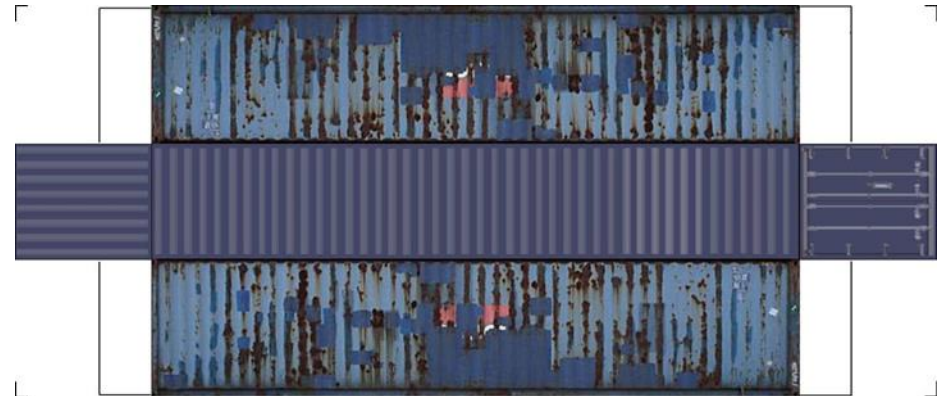

BUILD YOUR OWN (N SCALE) 45ft HIGH CUBE CONTAINERS

[Click to watch instructional video](#)

BUILD YOUR OWN (45ft HIGH CUBE CONTAINERS) N SCALE

Drawn By
www.krafttrains.com