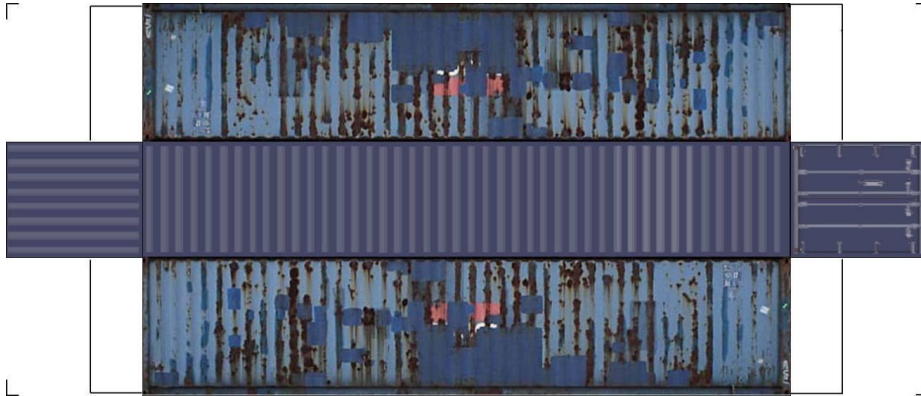

BUILD YOUR OWN (N SCALE) 45ft HIGH CUBE CONTAINERS

[Click to watch instructional video](#)

BUILD YOUR OWN (45ft HIGH CUBE CONTAINERS) N SCALE

Drawn By
www.krafttrains.com