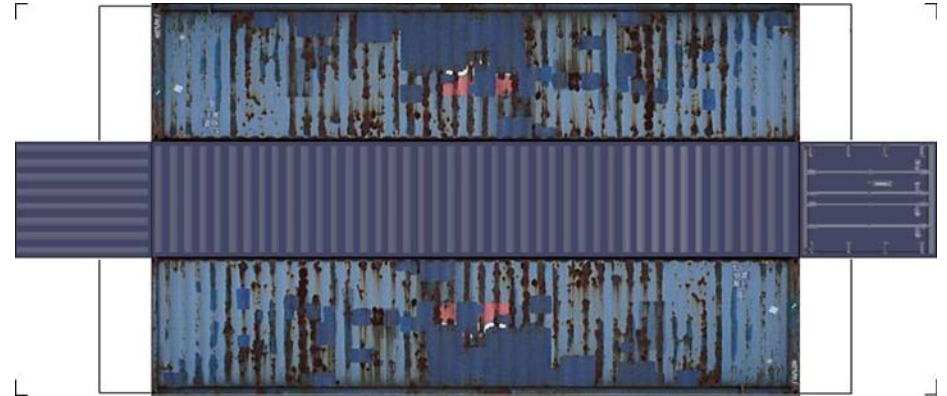

BUILD YOUR OWN (N SCALE) 45ft HIGH CUBE CONTAINERS

[Click to watch instructional video](#)

BUILD YOUR OWN (45ft HIGH CUBE CONTAINERS) N SCALE

Drawn By
www.krafttrains.com