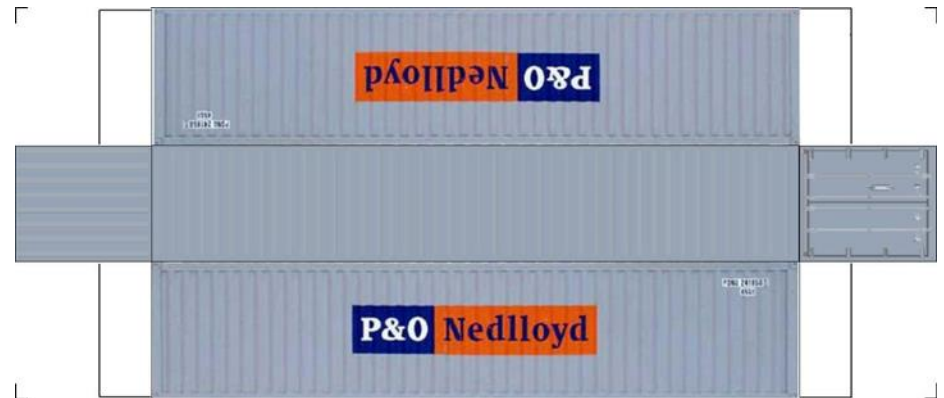

BUILD YOUR OWN (N SCALE) 45ft HIGH CUBE CONTAINERS

[Click to watch instructional video](#)

BUILD YOUR OWN (45ft HIGH CUBE CONTAINERS) N SCALE

Drawn By
www.krafttrains.com