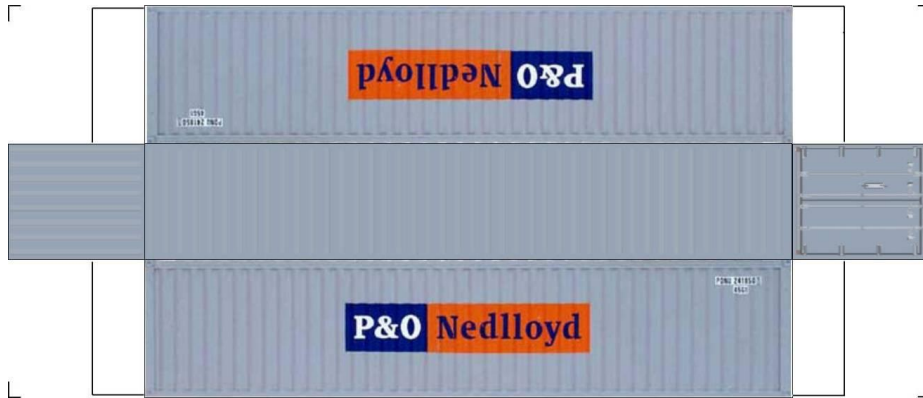

BUILD YOUR OWN (N SCALE) 45ft HIGH CUBE CONTAINERS

[Click to watch instructional video](#)

BUILD YOUR OWN (45ft HIGH CUBE CONTAINERS) N SCALE

Drawn By
www.krafttrains.com