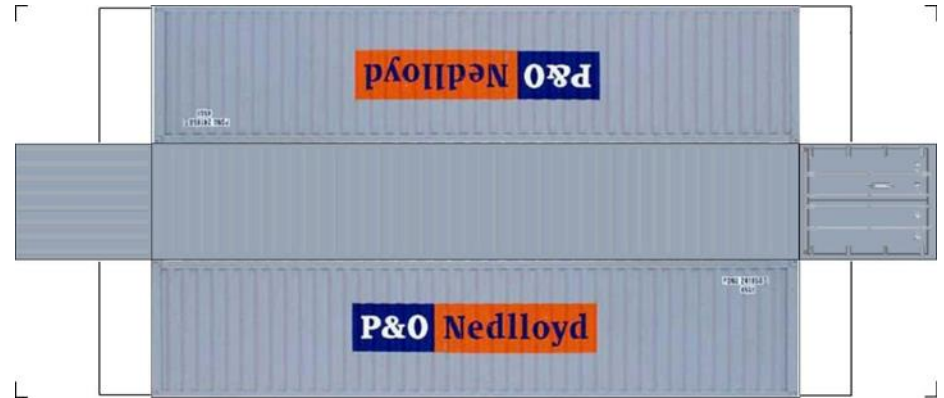

BUILD YOUR OWN (N SCALE) 45ft HIGH CUBE CONTAINERS

[Click to watch instructional video](#)

BUILD YOUR OWN (45ft HIGH CUBE CONTAINERS) N SCALE

Drawn By
www.krafttrains.com