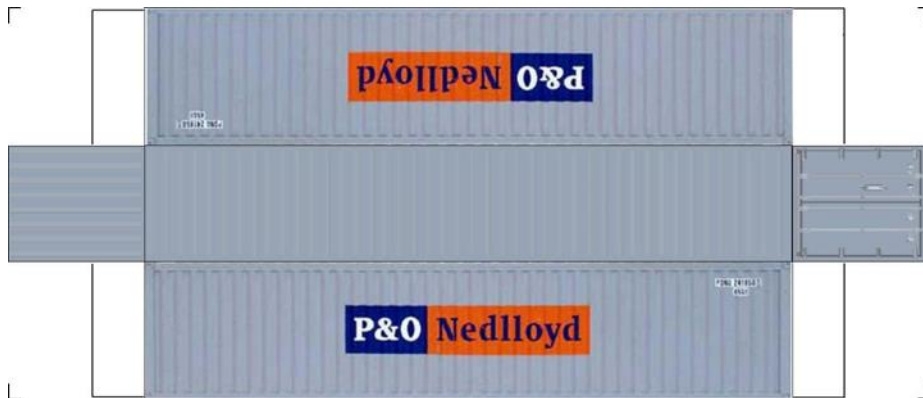

BUILD YOUR OWN (N SCALE) 45ft HIGH CUBE CONTAINERS

[Click to watch instructional video](#)

BUILD YOUR OWN (45ft HIGH CUBE CONTAINERS) N SCALE

Drawn By
www.krafttrains.com