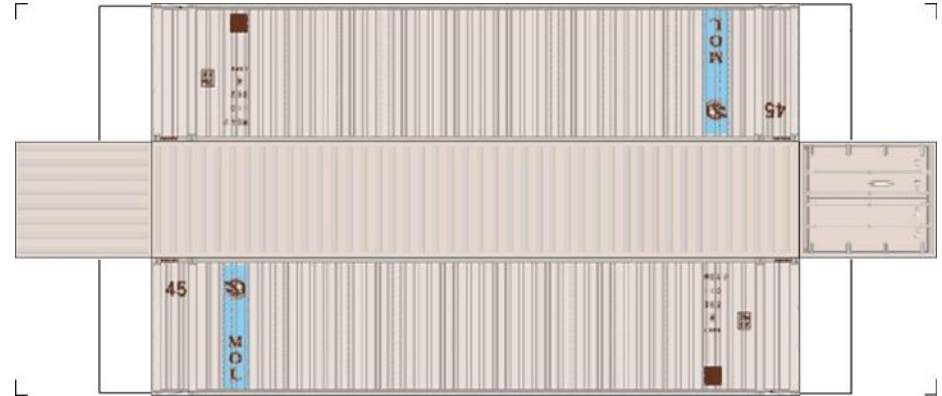

BUILD YOUR OWN (N SCALE) 45ft HIGH CUBE CONTAINERS

[Click to watch instructional video](#)

BUILD YOUR OWN (45ft HIGH CUBE CONTAINERS) N SCALE

Drawn By
www.krafttrains.com