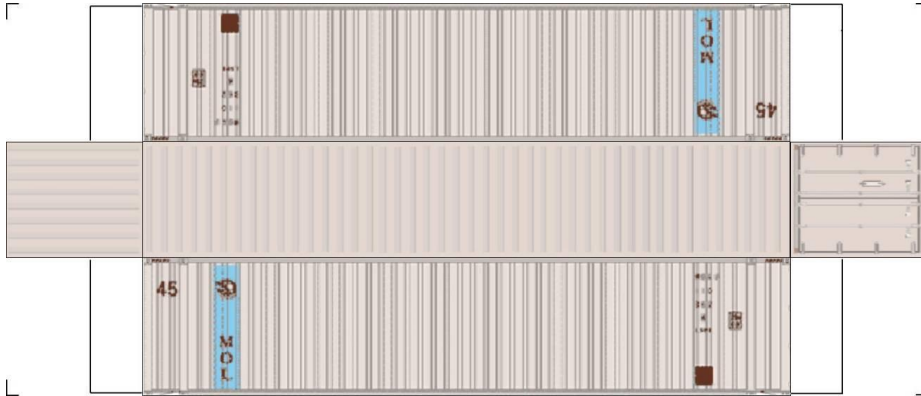

BUILD YOUR OWN (N SCALE) 45ft HIGH CUBE CONTAINERS

[Click to watch instructional video](#)

BUILD YOUR OWN (45ft HIGH CUBE CONTAINERS) N SCALE

Drawn By
www.krafttrains.com