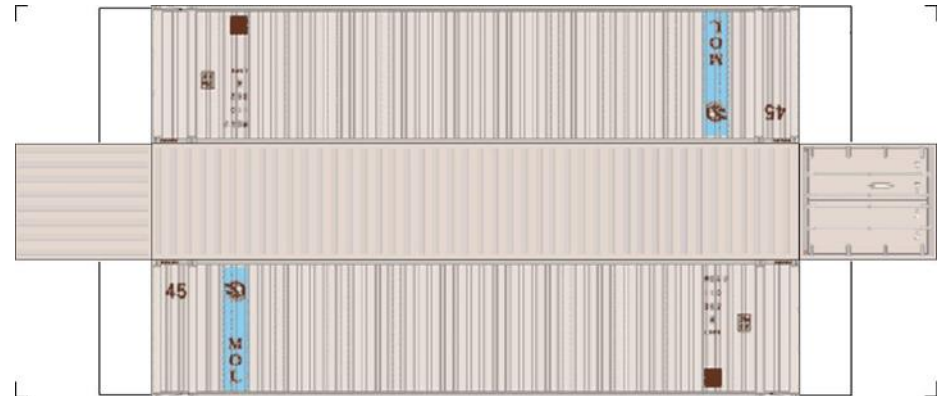

BUILD YOUR OWN (N SCALE) 45ft HIGH CUBE CONTAINERS

[Click to watch instructional video](#)

BUILD YOUR OWN (45ft HIGH CUBE CONTAINERS) N SCALE

Drawn By
www.krafttrains.com