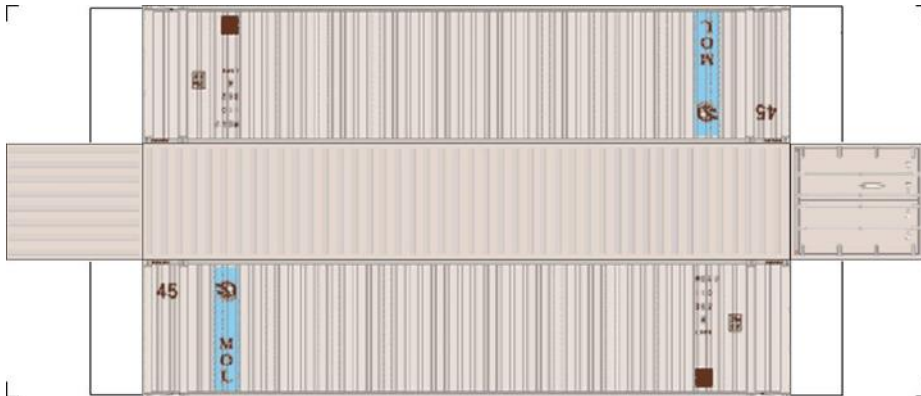

BUILD YOUR OWN (N SCALE) 45ft HIGH CUBE CONTAINERS

[Click to watch instructional video](#)

BUILD YOUR OWN (45ft HIGH CUBE CONTAINERS) N SCALE

Drawn By
www.krafttrains.com