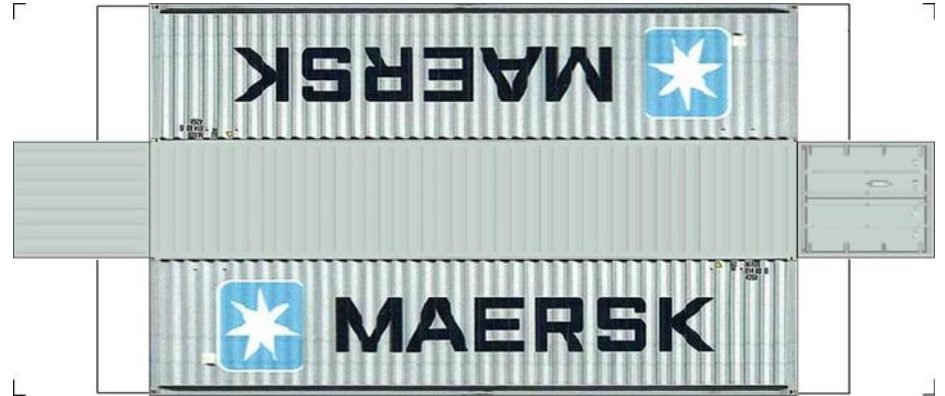

BUILD YOUR OWN (N SCALE) 45ft HIGH CUBE CONTAINERS

[Click to watch instructional video](#)

BUILD YOUR OWN (45ft HIGH CUBE CONTAINERS) N SCALE

Drawn By
www.krafttrains.com