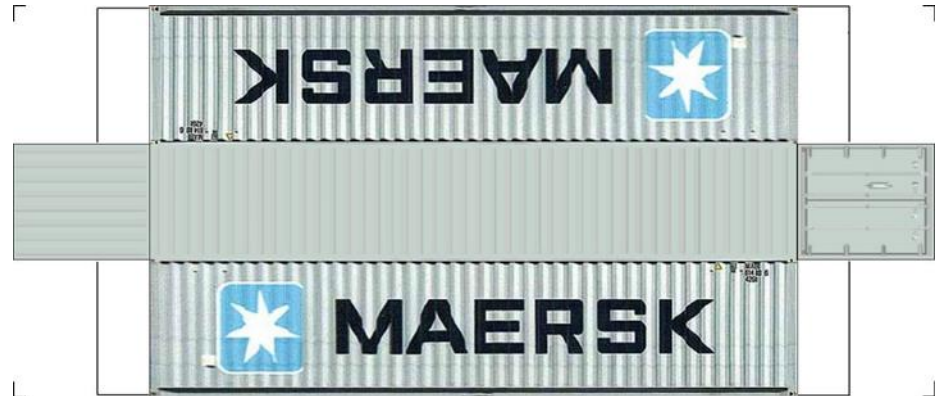

BUILD YOUR OWN (N SCALE) 45ft HIGH CUBE CONTAINERS

[Click to watch instructional video](#)

BUILD YOUR OWN (45ft HIGH CUBE CONTAINERS) N SCALE

Drawn By
www.krafttrains.com