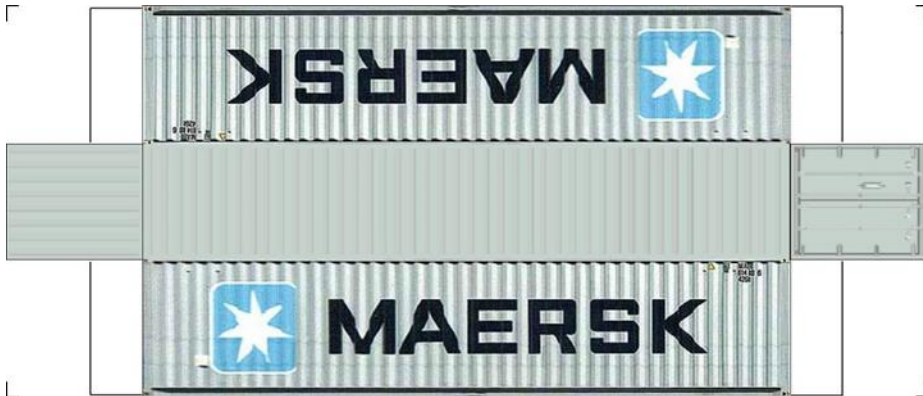

BUILD YOUR OWN (N SCALE) 45ft HIGH CUBE CONTAINERS

[Click to watch instructional video](#)

BUILD YOUR OWN (45ft HIGH CUBE CONTAINERS) N SCALE

Drawn By
www.krafttrains.com