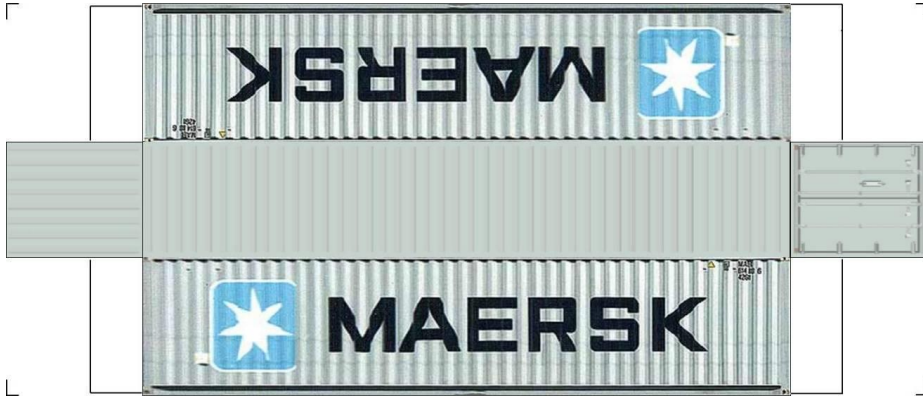

BUILD YOUR OWN (N SCALE) 45ft HIGH CUBE CONTAINERS

[Click to watch instructional video](#)

BUILD YOUR OWN (45ft HIGH CUBE CONTAINERS) N SCALE

Drawn By
www.krafttrains.com