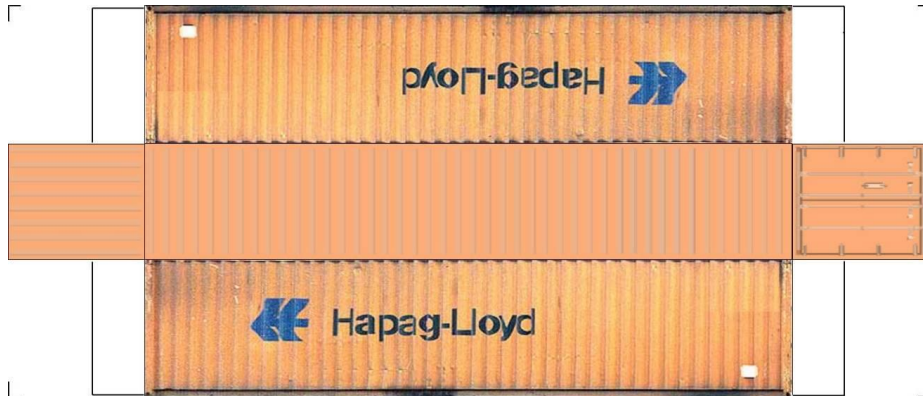

# BUILD YOUR OWN ( N SCALE ) 45ft HIGH CUBE CONTAINERS

[Click to watch instructional video](#)

**BUILD YOUR OWN ( 45ft HIGH CUBE CONTAINERS ) N SCALE**

Drawn By  
[www.krafttrains.com](http://www.krafttrains.com)