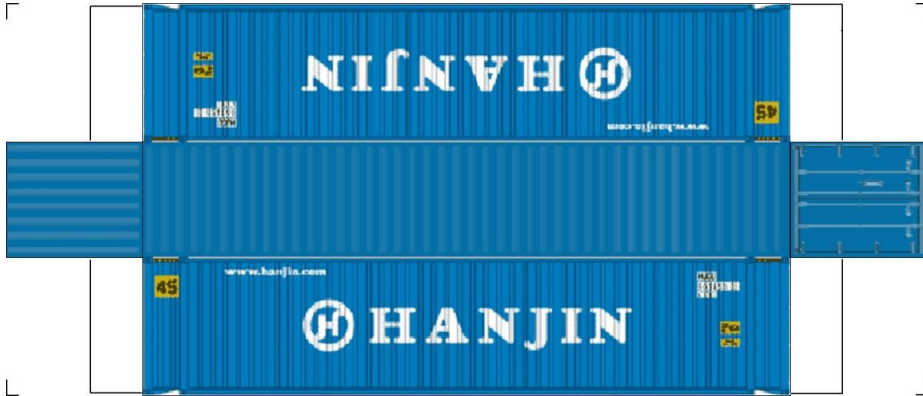

BUILD YOUR OWN (N SCALE) 45ft HIGH CUBE CONTAINERS

[Click to watch instructional video](#)

BUILD YOUR OWN (45ft HIGH CUBE CONTAINERS) N SCALE

Drawn By
www.krafttrains.com