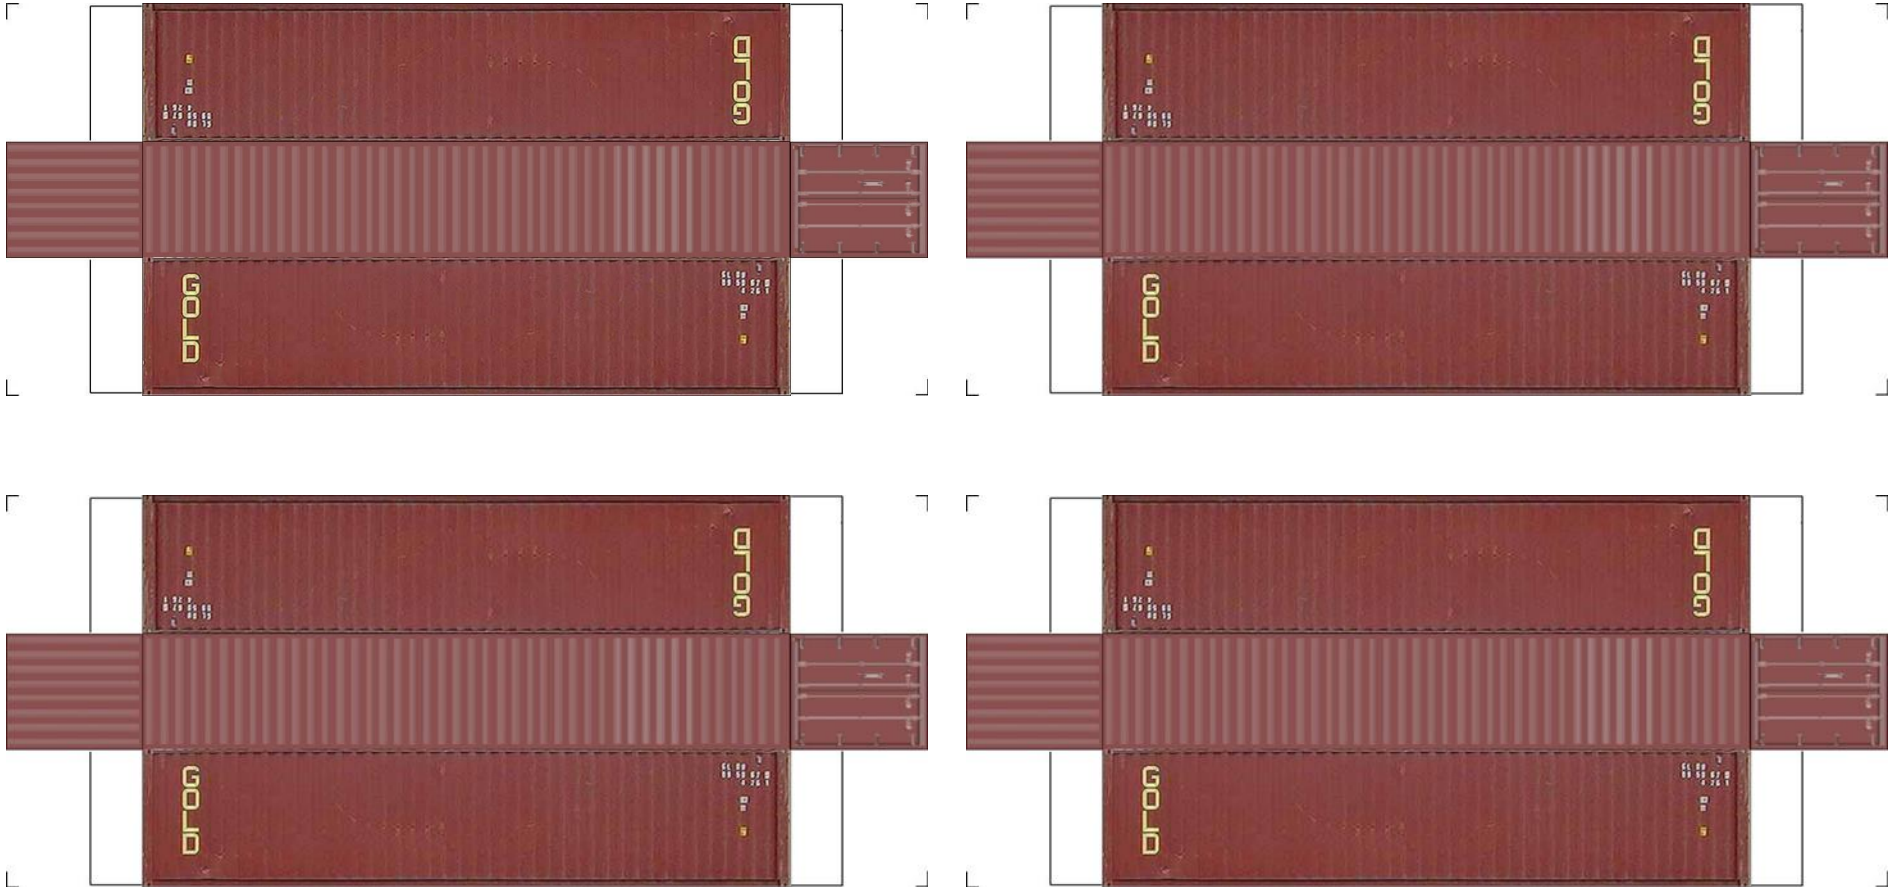

# BUILD YOUR OWN ( N SCALE ) 45ft HIGH CUBE CONTAINERS

[Click to watch instructional video](#)

**BUILD YOUR OWN ( 45ft HIGH CUBE CONTAINERS ) N SCALE**

Drawn By  
[www.krafttrains.com](http://www.krafttrains.com)