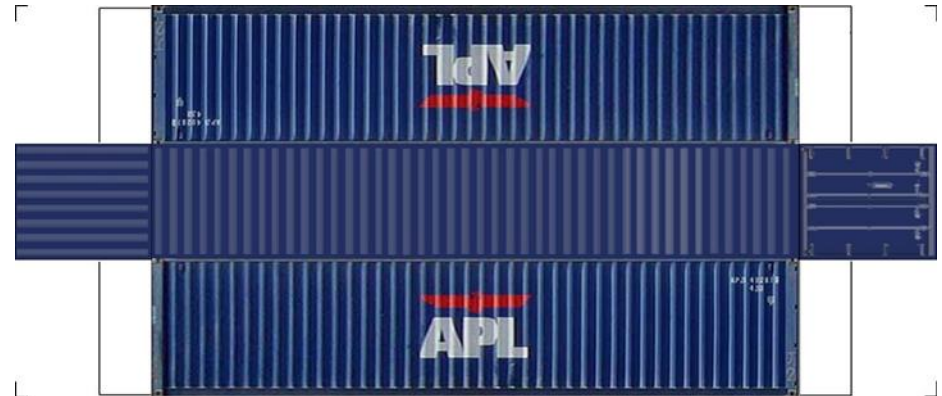

BUILD YOUR OWN (N SCALE) 45ft HIGH CUBE CONTAINERS

[Click to watch instructional video](#)

BUILD YOUR OWN (45ft HIGH CUBE CONTAINERS) N SCALE

Drawn By
www.krafttrains.com