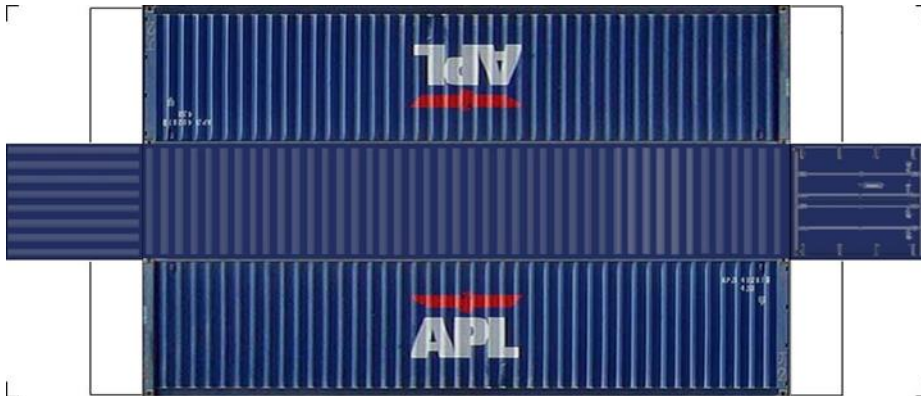

BUILD YOUR OWN (N SCALE) 45ft HIGH CUBE CONTAINERS

[Click to watch instructional video](#)

BUILD YOUR OWN (45ft HIGH CUBE CONTAINERS) N SCALE

Drawn By
www.krafttrains.com