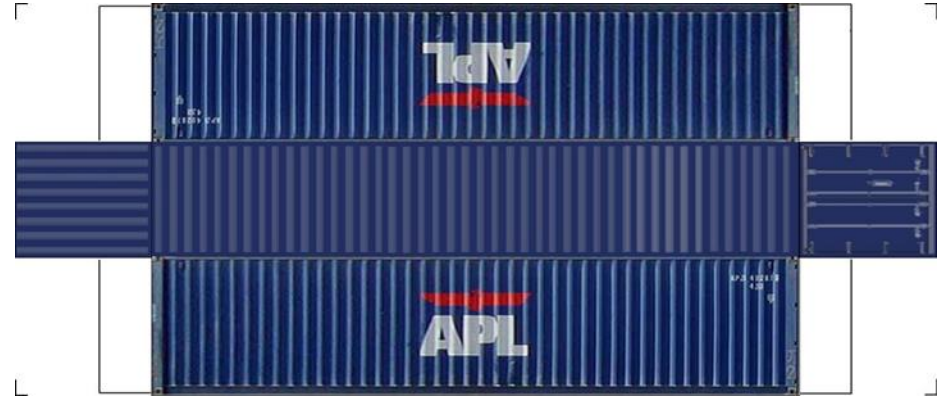

BUILD YOUR OWN (N SCALE) 45ft HIGH CUBE CONTAINERS

[Click to watch instructional video](#)

BUILD YOUR OWN (45ft HIGH CUBE CONTAINERS) N SCALE

Drawn By
www.krafttrains.com