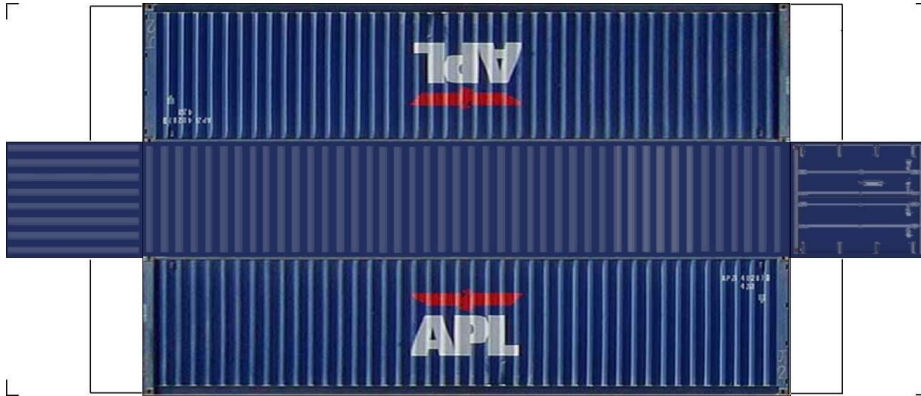

BUILD YOUR OWN (N SCALE) 45ft HIGH CUBE CONTAINERS

[Click to watch instructional video](#)

BUILD YOUR OWN (45ft HIGH CUBE CONTAINERS) N SCALE

Drawn By
www.krafttrains.com