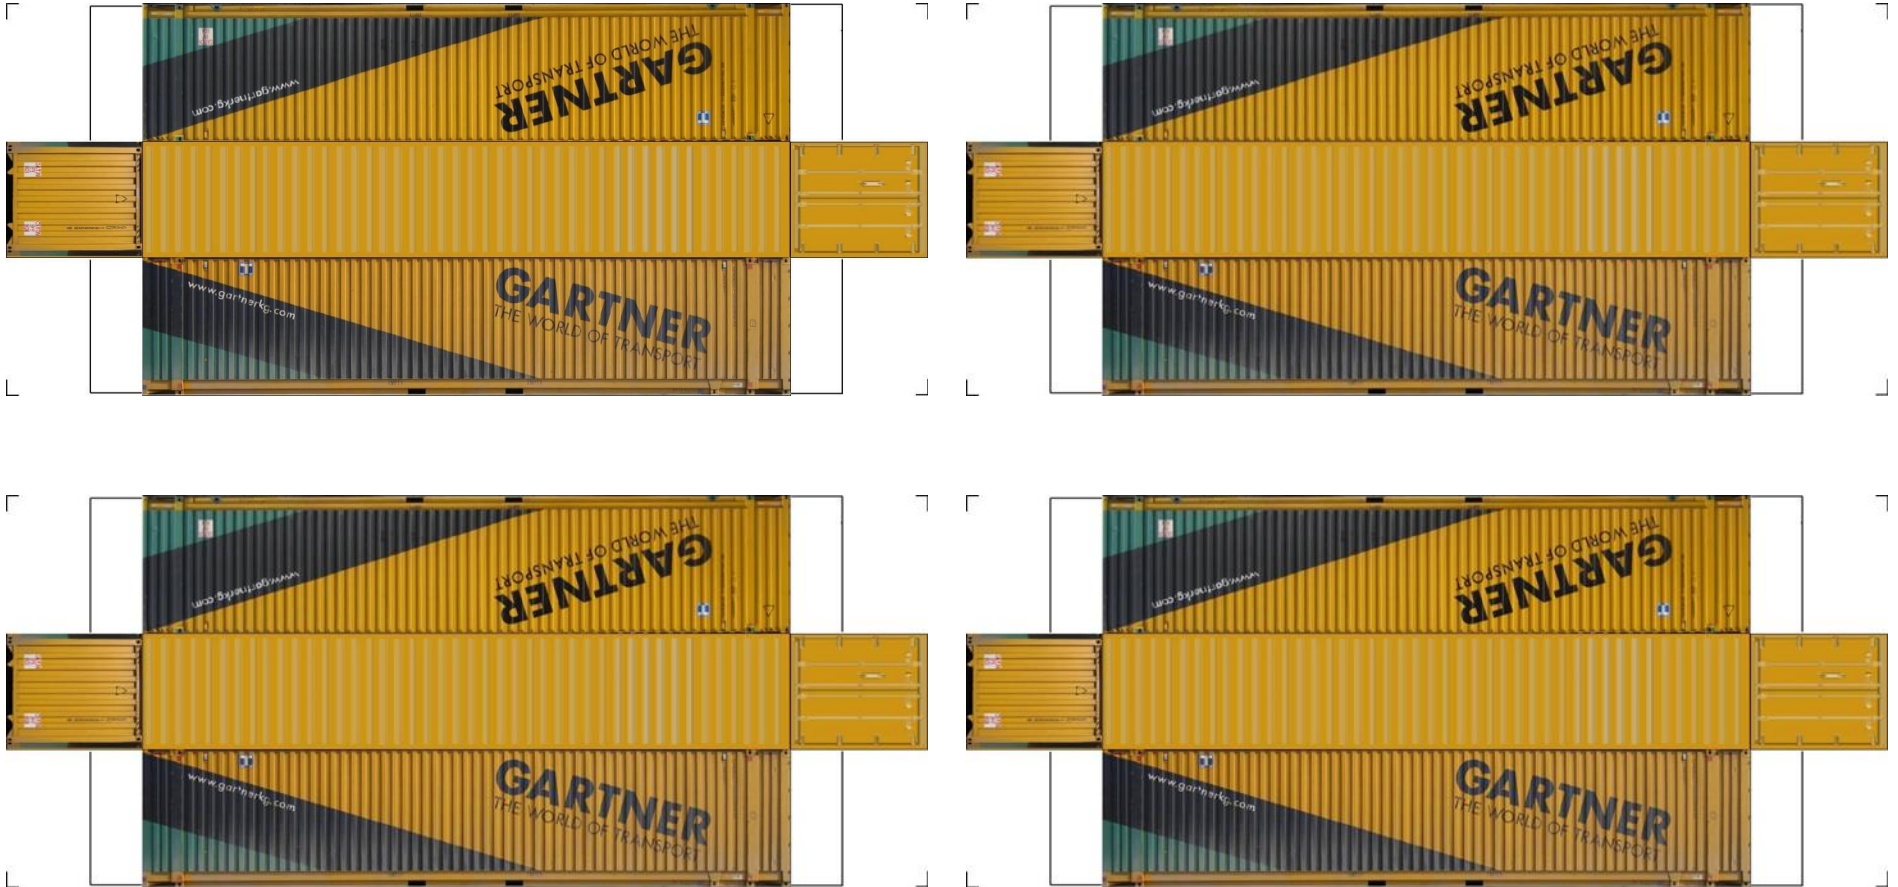

BUILD YOUR OWN (N SCALE) 45ft HIGH CUBE CONTAINERS

[Click to watch instructional video](#)

BUILD YOUR OWN (45ft HIGH CUBE CONTAINERS) N SCALE

Drawn By
www.krafttrains.com