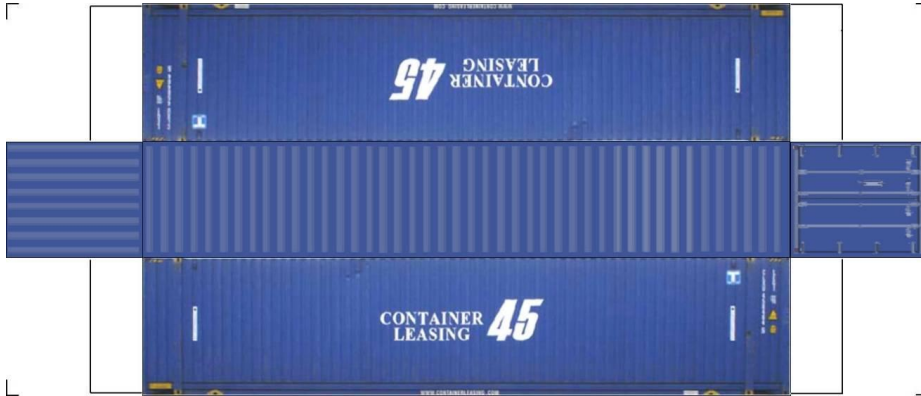

# BUILD YOUR OWN ( N SCALE ) 45ft HIGH CUBE CONTAINERS

[Click to watch instructional video](#)

**BUILD YOUR OWN ( 45ft HIGH CUBE CONTAINERS ) N SCALE**

Drawn By  
[www.krafttrains.com](http://www.krafttrains.com)