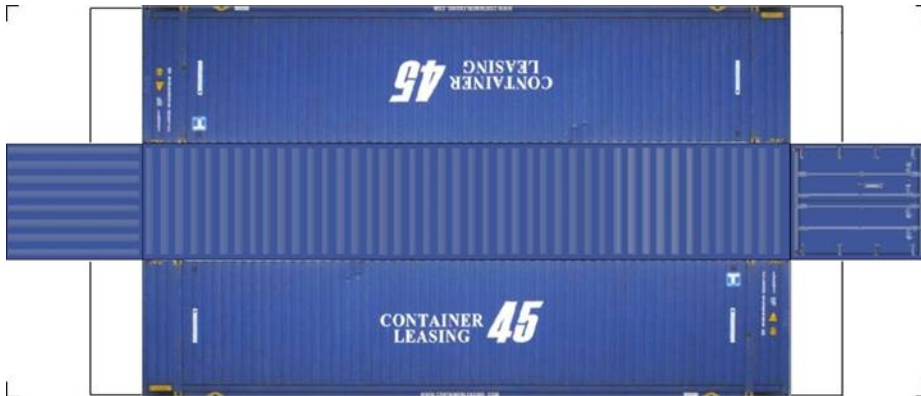

# BUILD YOUR OWN ( N SCALE ) 45ft HIGH CUBE CONTAINERS

[Click to watch instructional video](#)

**BUILD YOUR OWN ( 45ft HIGH CUBE CONTAINERS ) N SCALE**

Drawn By  
[www.krafttrains.com](http://www.krafttrains.com)