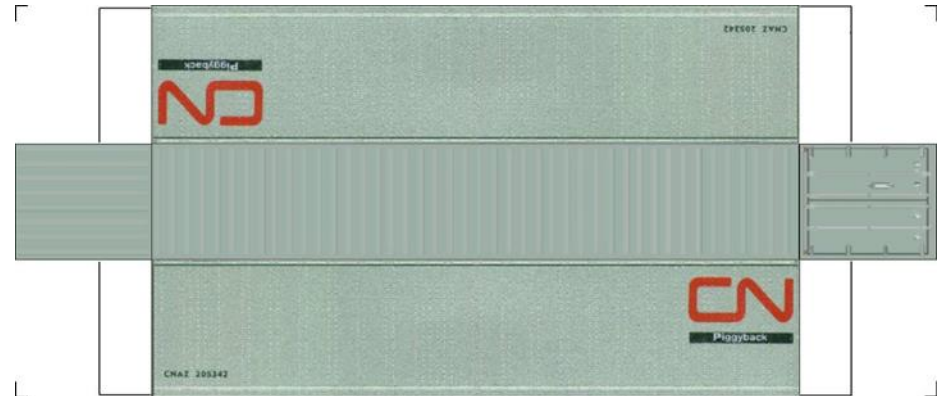

# BUILD YOUR OWN ( N SCALE ) 45ft HIGH CUBE CONTAINERS

[Click to watch instructional video](#)

**BUILD YOUR OWN ( 45ft HIGH CUBE CONTAINERS ) N SCALE**

Drawn By  
[www.krafttrains.com](http://www.krafttrains.com)