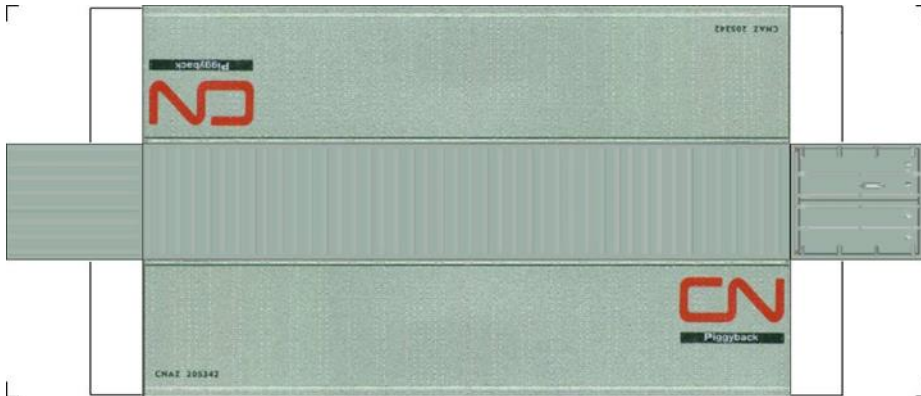

# BUILD YOUR OWN ( N SCALE ) 45ft HIGH CUBE CONTAINERS

[Click to watch instructional video](#)

**BUILD YOUR OWN ( 45ft HIGH CUBE CONTAINERS ) N SCALE**

Drawn By  
[www.krafttrains.com](http://www.krafttrains.com)