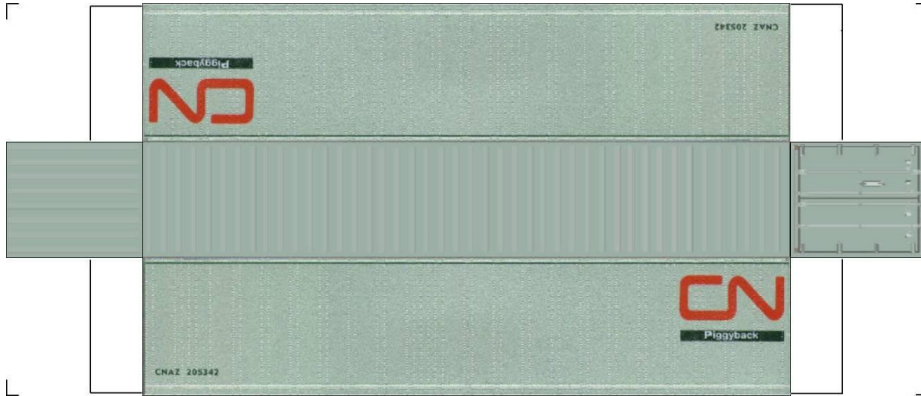

# BUILD YOUR OWN ( N SCALE ) 45ft HIGH CUBE CONTAINERS

[Click to watch instructional video](#)

**BUILD YOUR OWN ( 45ft HIGH CUBE CONTAINERS ) N SCALE**

Drawn By  
[www.krafttrains.com](http://www.krafttrains.com)