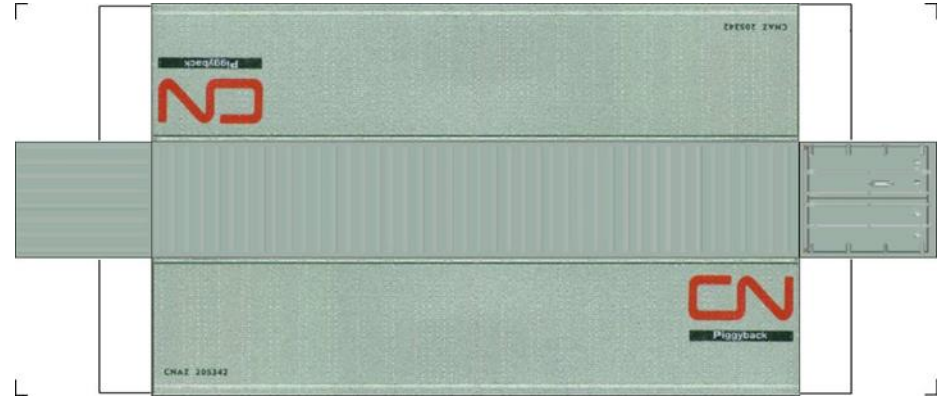

# BUILD YOUR OWN ( N SCALE ) 45ft HIGH CUBE CONTAINERS

[Click to watch instructional video](#)

**BUILD YOUR OWN ( 45ft HIGH CUBE CONTAINERS ) N SCALE**

Drawn By  
[www.krafttrains.com](http://www.krafttrains.com)