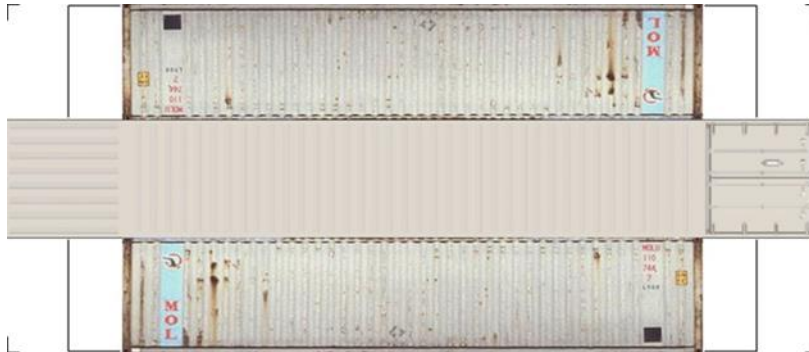

BUILD YOUR OWN (N SCALE) 40ft SHIPPING CONTAINERS

[Click to watch instructional video](#)

BUILD YOUR OWN (40ft SHIPPING CONTAINERS) N SCALE

Drawn By
www.krafttrains.com