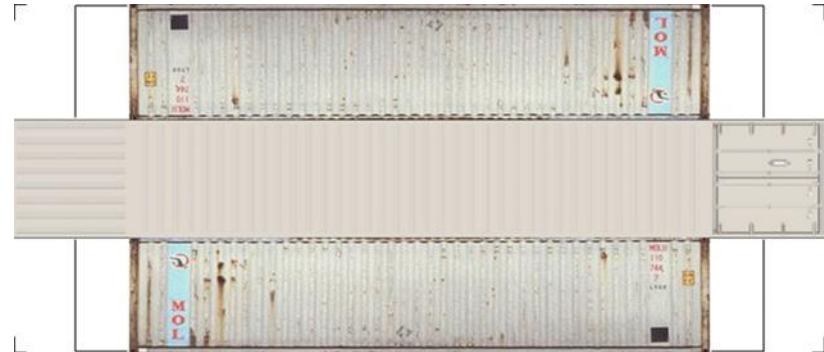

BUILD YOUR OWN (N SCALE) 40ft SHIPPING CONTAINERS

[Click to watch instructional video](#)

BUILD YOUR OWN (40ft SHIPPING CONTAINERS) N SCALE

Drawn By
www.krafttrains.com