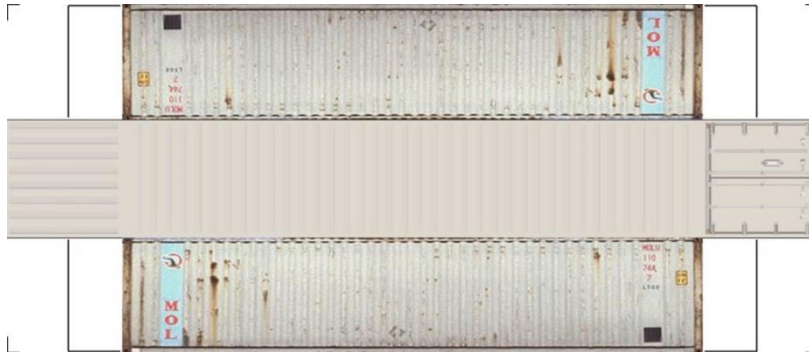

BUILD YOUR OWN (N SCALE) 40ft SHIPPING CONTAINERS

[Click to watch instructional video](#)

BUILD YOUR OWN (40ft SHIPPING CONTAINERS) N SCALE

Drawn By
www.krafttrains.com