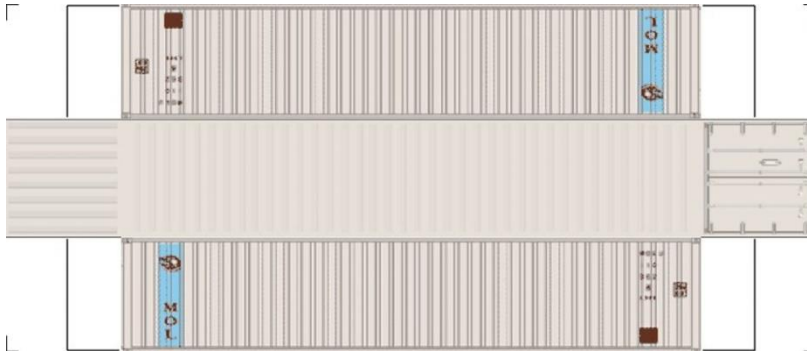

BUILD YOUR OWN (N SCALE) 40ft SHIPPING CONTAINERS

[Click to watch instructional video](#)

BUILD YOUR OWN (40ft SHIPPING CONTAINERS) N SCALE

Drawn By
www.krafttrains.com