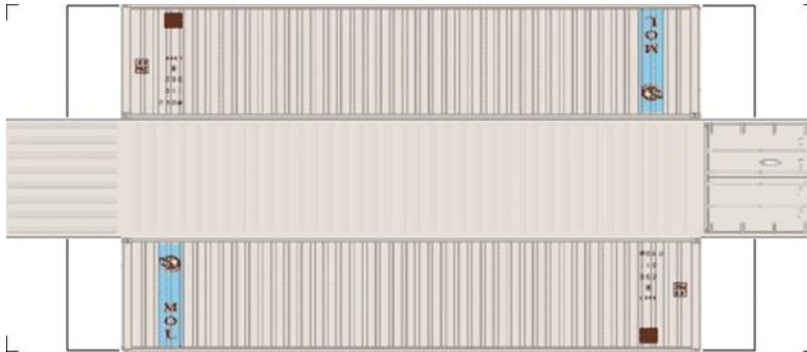

BUILD YOUR OWN (N SCALE) 40ft SHIPPING CONTAINERS

[Click to watch instructional video](#)

BUILD YOUR OWN (40ft SHIPPING CONTAINERS) N SCALE

Drawn By
www.krafttrains.com