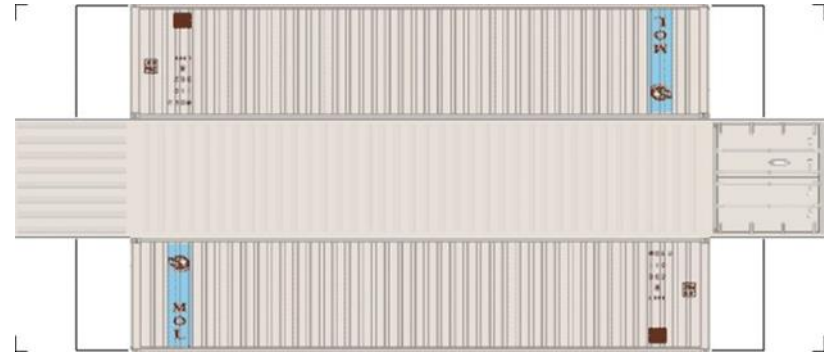

BUILD YOUR OWN (N SCALE) 40ft SHIPPING CONTAINERS

[Click to watch instructional video](#)

BUILD YOUR OWN (40ft SHIPPING CONTAINERS) N SCALE

Drawn By
www.krafttrains.com