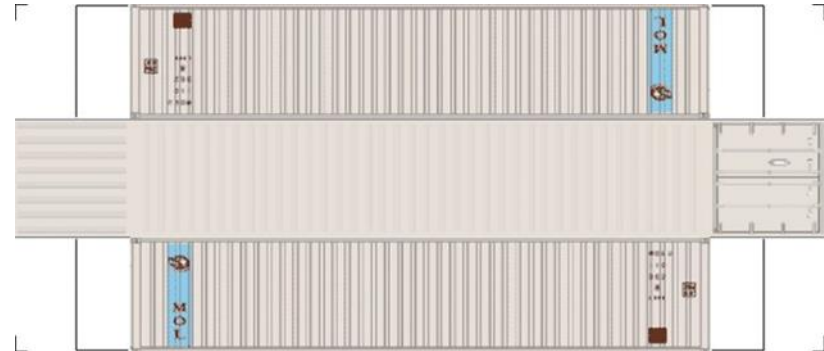

BUILD YOUR OWN (N SCALE) 40ft SHIPPING CONTAINERS

[Click to watch instructional video](#)

BUILD YOUR OWN (40ft SHIPPING CONTAINERS) N SCALE

Drawn By
www.krafttrains.com