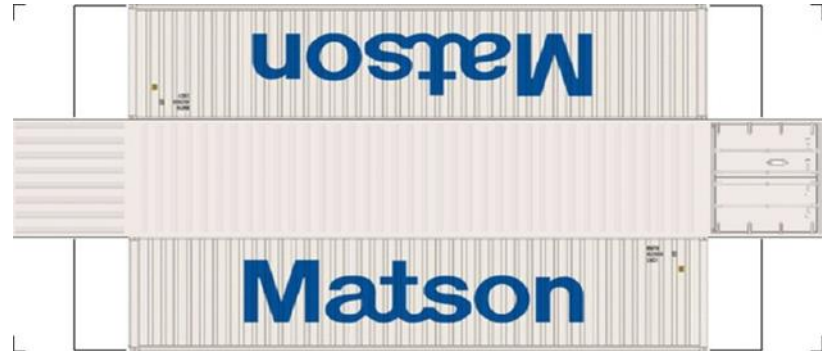

BUILD YOUR OWN (N SCALE) 40ft SHIPPING CONTAINERS

[Click to watch instructional video](#)

BUILD YOUR OWN (40ft SHIPPING CONTAINERS) N SCALE

Drawn By
www.krafttrains.com