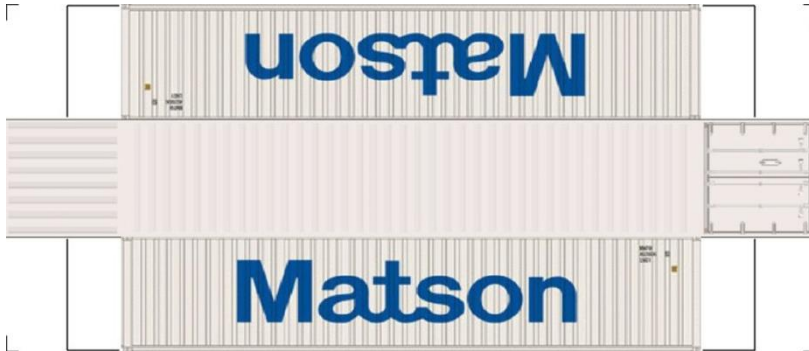

BUILD YOUR OWN (N SCALE) 40ft SHIPPING CONTAINERS

[Click to watch instructional video](#)

BUILD YOUR OWN (40ft SHIPPING CONTAINERS) N SCALE

Drawn By
www.krafttrains.com