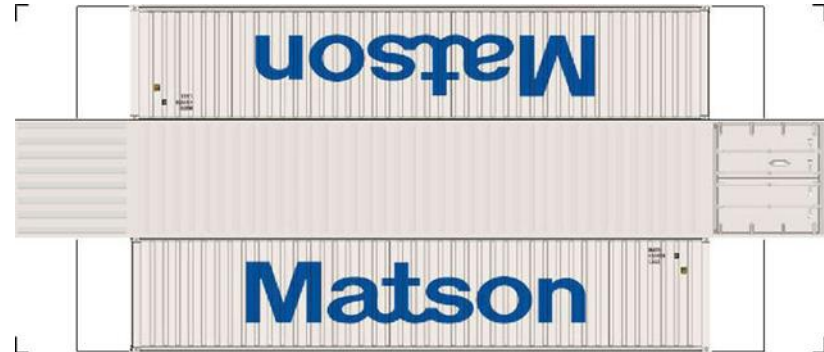

BUILD YOUR OWN (N SCALE) 40ft SHIPPING CONTAINERS

[Click to watch instructional video](#)

BUILD YOUR OWN (40ft SHIPPING CONTAINERS) N SCALE

Drawn By
www.krafttrains.com