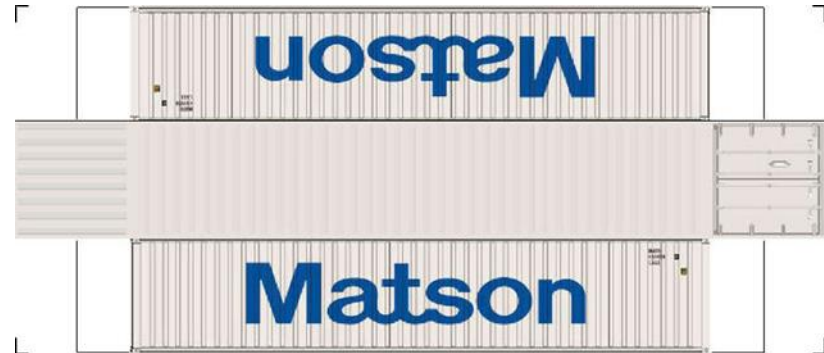

BUILD YOUR OWN (N SCALE) 40ft SHIPPING CONTAINERS

[Click to watch instructional video](#)

BUILD YOUR OWN (40ft SHIPPING CONTAINERS) N SCALE

Drawn By
www.krafttrains.com