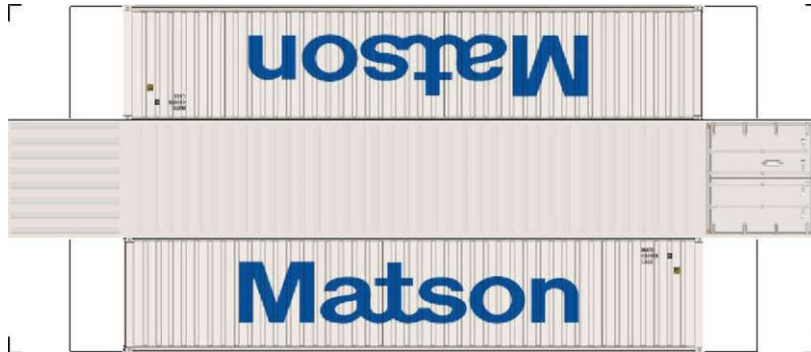

BUILD YOUR OWN (N SCALE) 40ft SHIPPING CONTAINERS

[Click to watch instructional video](#)

BUILD YOUR OWN (40ft SHIPPING CONTAINERS) N SCALE

Drawn By
www.krafttrains.com