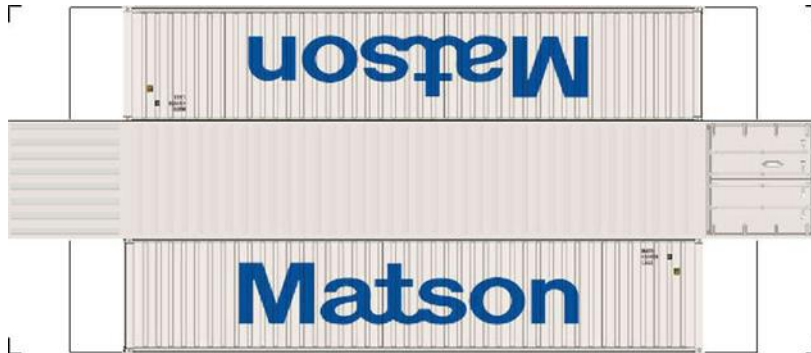

BUILD YOUR OWN (N SCALE) 40ft SHIPPING CONTAINERS

[Click to watch instructional video](#)

BUILD YOUR OWN (40ft SHIPPING CONTAINERS) N SCALE

Drawn By
www.krafttrains.com