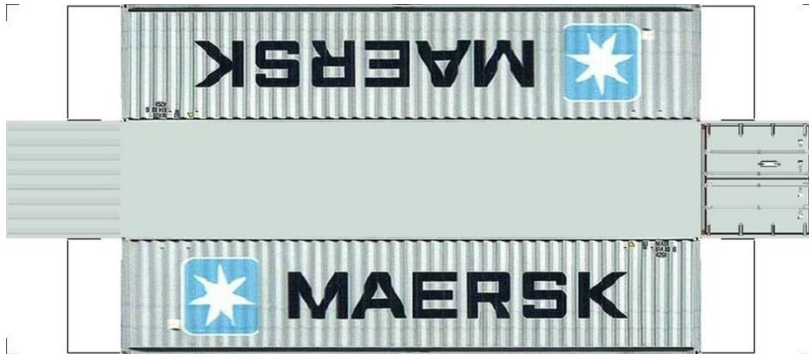

BUILD YOUR OWN (N SCALE) 40ft SHIPPING CONTAINERS

[Click to watch instructional video](#)

BUILD YOUR OWN (40ft SHIPPING CONTAINERS) N SCALE

Drawn By
www.krafttrains.com