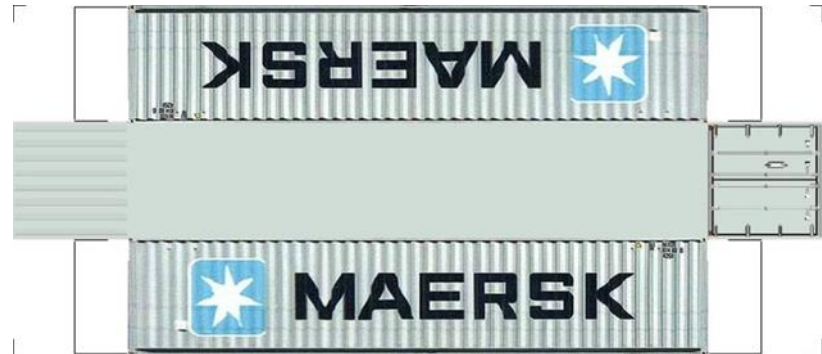

BUILD YOUR OWN (N SCALE) 40ft SHIPPING CONTAINERS

[Click to watch instructional video](#)

BUILD YOUR OWN (40ft SHIPPING CONTAINERS) N SCALE

Drawn By
www.krafttrains.com