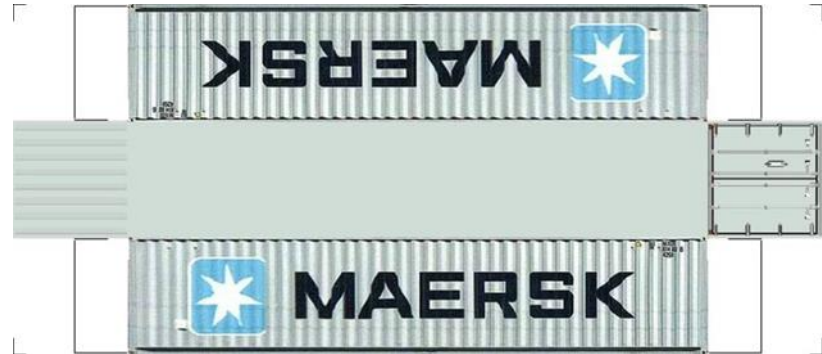

BUILD YOUR OWN (N SCALE) 40ft SHIPPING CONTAINERS

[Click to watch instructional video](#)

BUILD YOUR OWN (40ft SHIPPING CONTAINERS) N SCALE

Drawn By
www.krafttrains.com