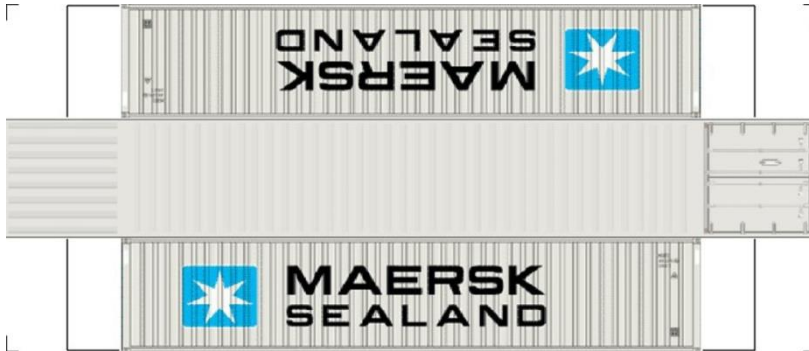

# BUILD YOUR OWN (N SCALE) 40ft SHIPPING CONTAINERS

[Click to watch instructional video](#)

**BUILD YOUR OWN ( 40ft SHIPPING CONTAINERS ) N SCALE**

Drawn By  
[www.krafttrains.com](http://www.krafttrains.com)