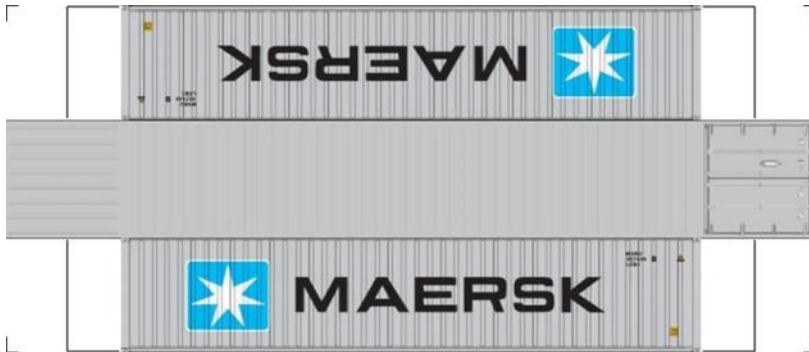

BUILD YOUR OWN (N SCALE) 40ft SHIPPING CONTAINERS

[Click to watch instructional video](#)

BUILD YOUR OWN (40ft SHIPPING CONTAINERS) N SCALE

Drawn By
www.krafttrains.com