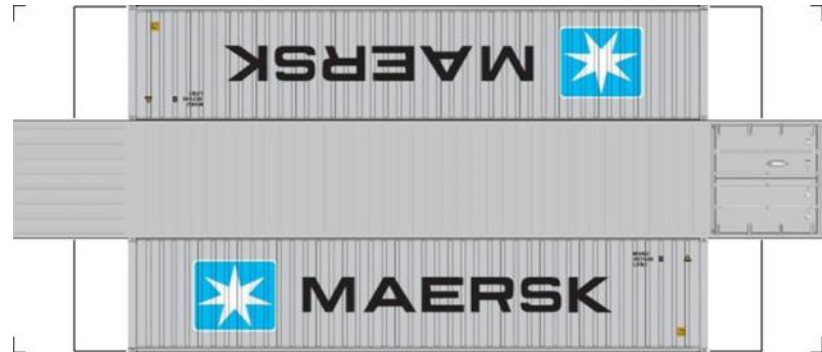

BUILD YOUR OWN (N SCALE) 40ft SHIPPING CONTAINERS

[Click to watch instructional video](#)

BUILD YOUR OWN (40ft SHIPPING CONTAINERS) N SCALE

Drawn By
www.krafttrains.com