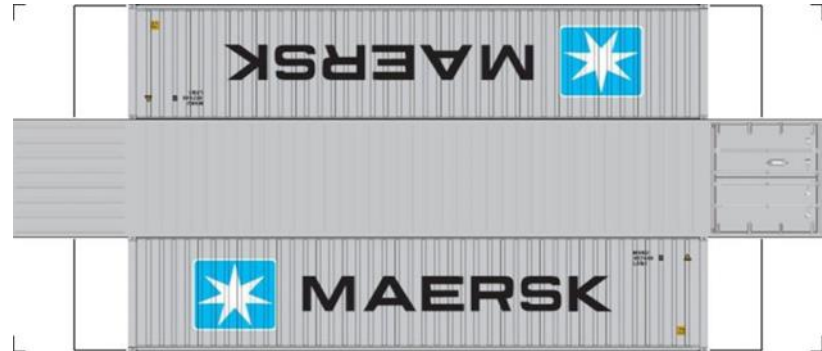

BUILD YOUR OWN (N SCALE) 40ft SHIPPING CONTAINERS

[Click to watch instructional video](#)

BUILD YOUR OWN (40ft SHIPPING CONTAINERS) N SCALE

Drawn By
www.krafttrains.com