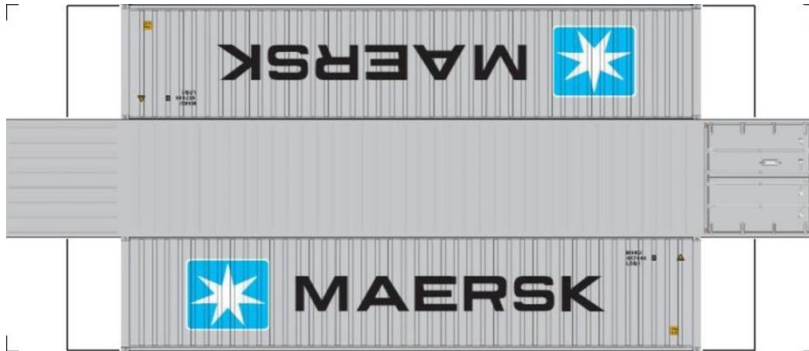

BUILD YOUR OWN (N SCALE) 40ft SHIPPING CONTAINERS

[Click to watch instructional video](#)

BUILD YOUR OWN (40ft SHIPPING CONTAINERS) N SCALE

Drawn By
www.krafttrains.com