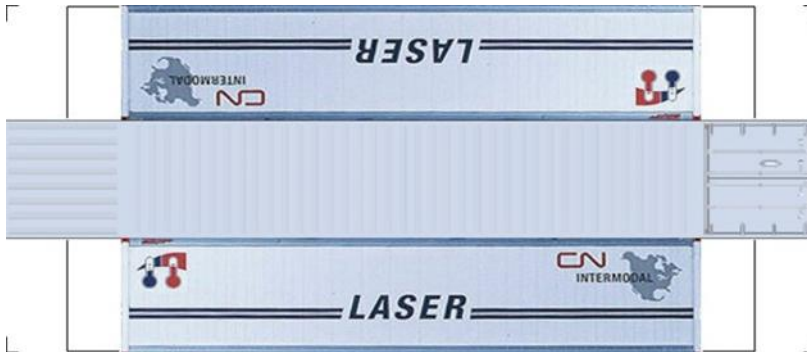

# BUILD YOUR OWN (N SCALE) 40ft SHIPPING CONTAINERS

[Click to watch instructional video](#)

**BUILD YOUR OWN ( 40ft SHIPPING CONTAINERS ) N SCALE**

Drawn By  
[www.krafttrains.com](http://www.krafttrains.com)