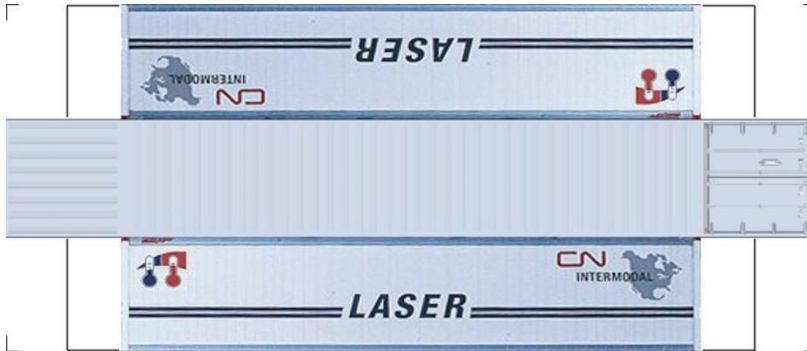

# BUILD YOUR OWN (N SCALE) 40ft SHIPPING CONTAINERS

[Click to watch instructional video](#)

**BUILD YOUR OWN ( 40ft SHIPPING CONTAINERS ) N SCALE**

Drawn By  
[www.krafttrains.com](http://www.krafttrains.com)