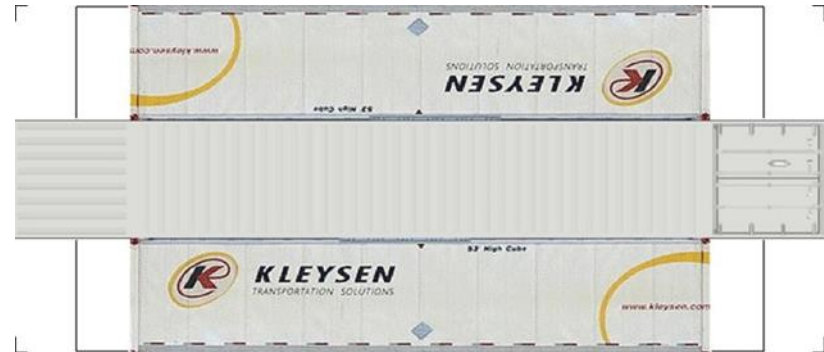

# BUILD YOUR OWN (N SCALE) 40ft SHIPPING CONTAINERS

[Click to watch instructional video](#)

**BUILD YOUR OWN ( 40ft SHIPPING CONTAINERS ) N SCALE**

Drawn By  
[www.krafttrains.com](http://www.krafttrains.com)