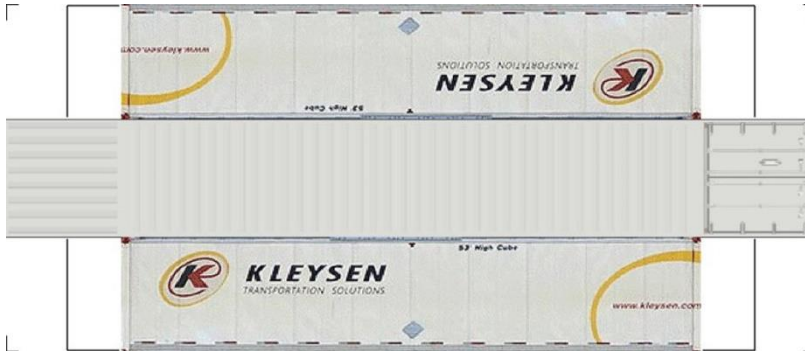

# BUILD YOUR OWN (N SCALE) 40ft SHIPPING CONTAINERS

[Click to watch instructional video](#)

**BUILD YOUR OWN ( 40ft SHIPPING CONTAINERS ) N SCALE**

Drawn By  
[www.krafttrains.com](http://www.krafttrains.com)