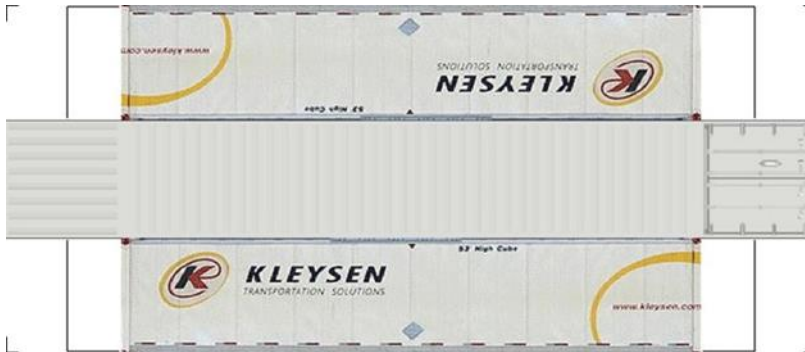

# BUILD YOUR OWN (N SCALE) 40ft SHIPPING CONTAINERS

[Click to watch instructional video](#)

**BUILD YOUR OWN ( 40ft SHIPPING CONTAINERS ) N SCALE**

Drawn By  
[www.krafttrains.com](http://www.krafttrains.com)