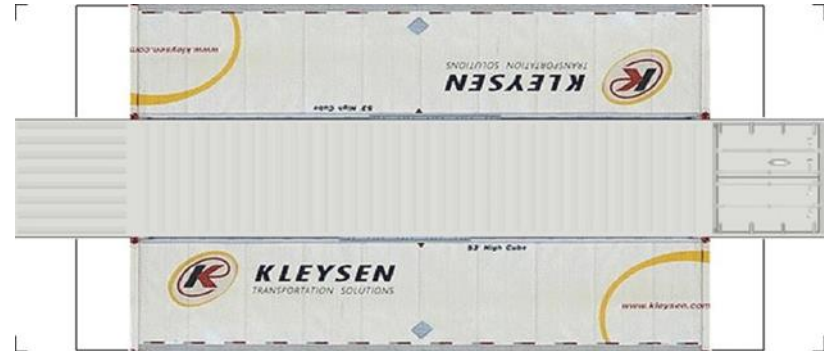

# BUILD YOUR OWN (N SCALE) 40ft SHIPPING CONTAINERS

[Click to watch instructional video](#)

**BUILD YOUR OWN ( 40ft SHIPPING CONTAINERS ) N SCALE**

Drawn By  
[www.krafttrains.com](http://www.krafttrains.com)