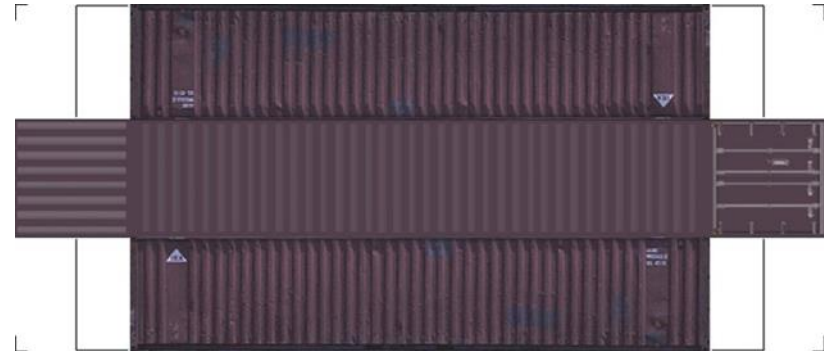

BUILD YOUR OWN (N SCALE) 40ft SHIPPING CONTAINERS

[Click to watch instructional video](#)

BUILD YOUR OWN (40ft SHIPPING CONTAINERS) N SCALE

Drawn By
www.krafttrains.com