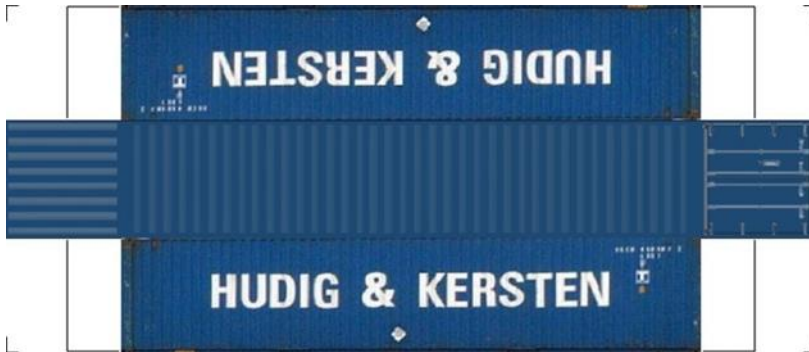

BUILD YOUR OWN (N SCALE) 40ft SHIPPING CONTAINERS

[Click to watch instructional video](#)

BUILD YOUR OWN (40ft SHIPPING CONTAINERS) N SCALE

Drawn By
www.krafttrains.com