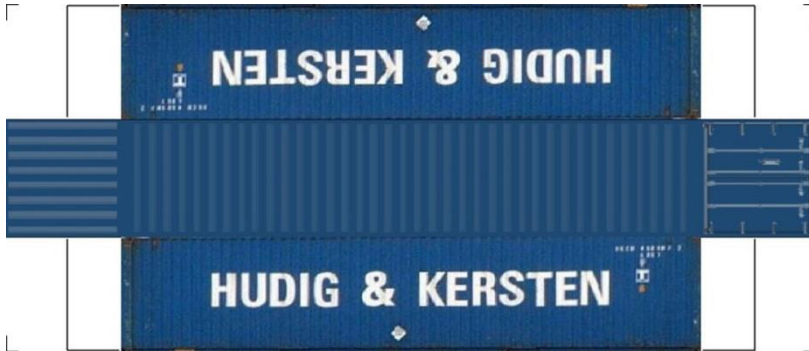

BUILD YOUR OWN (N SCALE) 40ft SHIPPING CONTAINERS

[Click to watch instructional video](#)

BUILD YOUR OWN (40ft SHIPPING CONTAINERS) N SCALE

Drawn By
www.krafttrains.com