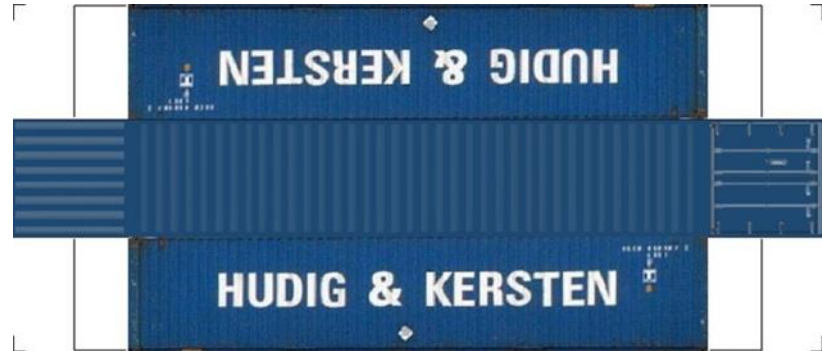

BUILD YOUR OWN (N SCALE) 40ft SHIPPING CONTAINERS

[Click to watch instructional video](#)

BUILD YOUR OWN (40ft SHIPPING CONTAINERS) N SCALE

Drawn By
www.krafttrains.com