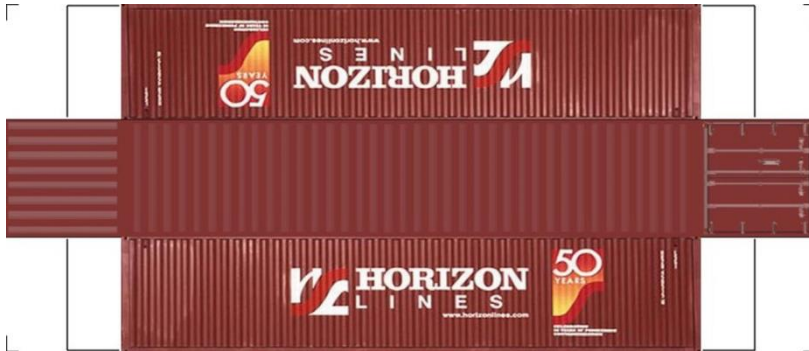

BUILD YOUR OWN (N SCALE) 40ft SHIPPING CONTAINERS

[Click to watch instructional video](#)

BUILD YOUR OWN (40ft SHIPPING CONTAINERS) N SCALE

Drawn By
www.krafttrains.com