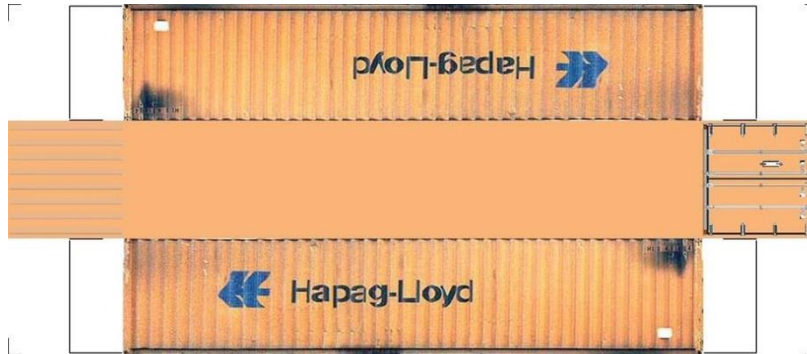

# BUILD YOUR OWN (N SCALE) 40ft SHIPPING CONTAINERS

[Click to watch instructional video](#)

**BUILD YOUR OWN ( 40ft SHIPPING CONTAINERS ) N SCALE**

Drawn By  
[www.krafttrains.com](http://www.krafttrains.com)