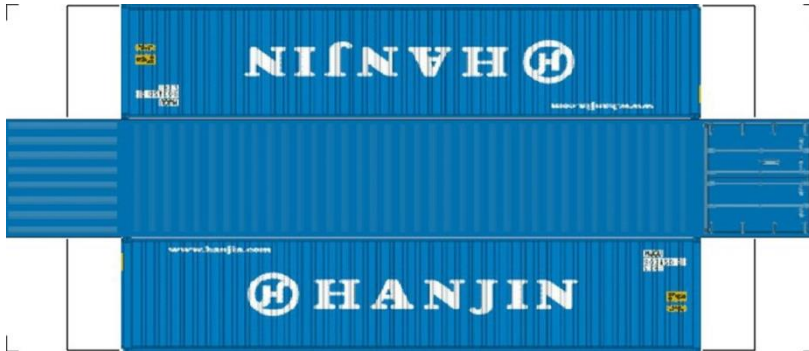

BUILD YOUR OWN (N SCALE) 40ft SHIPPING CONTAINERS

[Click to watch instructional video](#)

BUILD YOUR OWN (40ft SHIPPING CONTAINERS) N SCALE

Drawn By
www.krafttrains.com