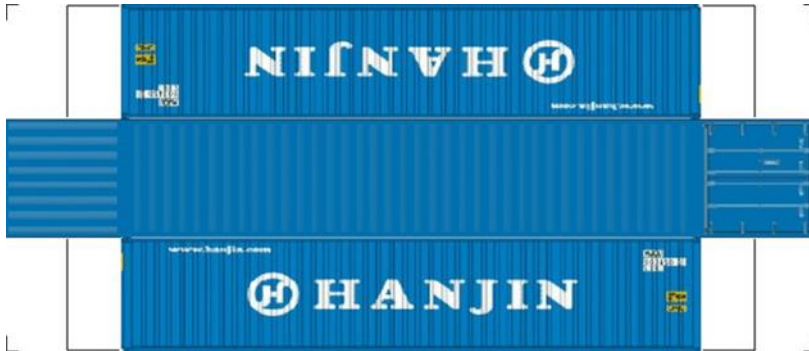

BUILD YOUR OWN (N SCALE) 40ft SHIPPING CONTAINERS

[Click to watch instructional video](#)

BUILD YOUR OWN (40ft SHIPPING CONTAINERS) N SCALE

Drawn By
www.krafttrains.com