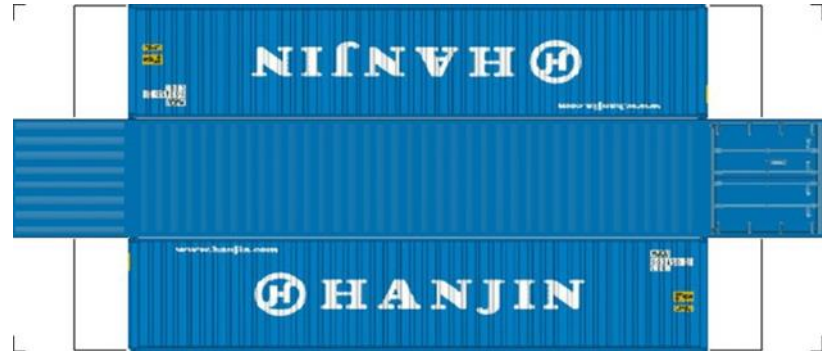

BUILD YOUR OWN (N SCALE) 40ft SHIPPING CONTAINERS

[Click to watch instructional video](#)

BUILD YOUR OWN (40ft SHIPPING CONTAINERS) N SCALE

Drawn By
www.krafttrains.com