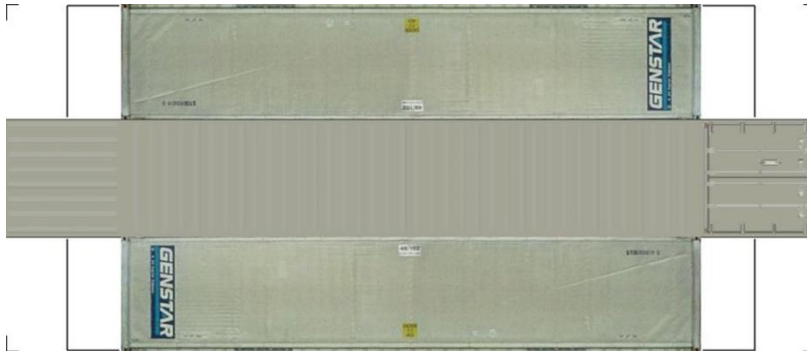

BUILD YOUR OWN (N SCALE) 40ft SHIPPING CONTAINERS

[Click to watch instructional video](#)

BUILD YOUR OWN (40ft SHIPPING CONTAINERS) N SCALE

Drawn By
www.krafttrains.com