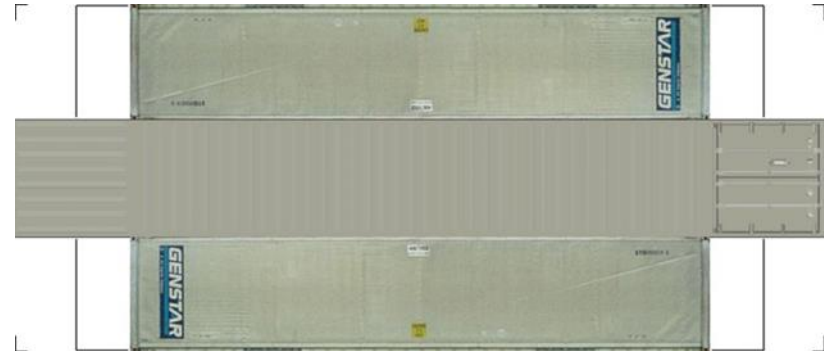

BUILD YOUR OWN (N SCALE) 40ft SHIPPING CONTAINERS

[Click to watch instructional video](#)

BUILD YOUR OWN (40ft SHIPPING CONTAINERS) N SCALE

Drawn By
www.krafttrains.com