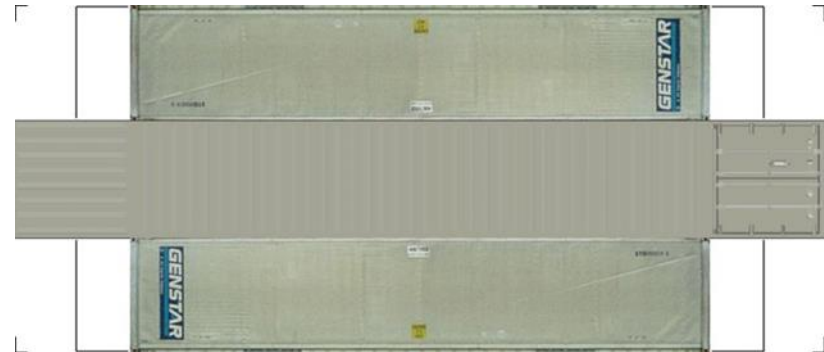

BUILD YOUR OWN (N SCALE) 40ft SHIPPING CONTAINERS

[Click to watch instructional video](#)

BUILD YOUR OWN (40ft SHIPPING CONTAINERS) N SCALE

Drawn By
www.krafttrains.com