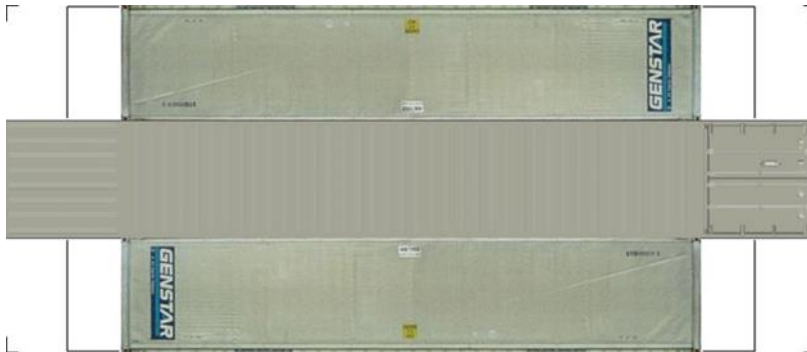

BUILD YOUR OWN (N SCALE) 40ft SHIPPING CONTAINERS

[Click to watch instructional video](#)

BUILD YOUR OWN (40ft SHIPPING CONTAINERS) N SCALE

Drawn By
www.krafttrains.com