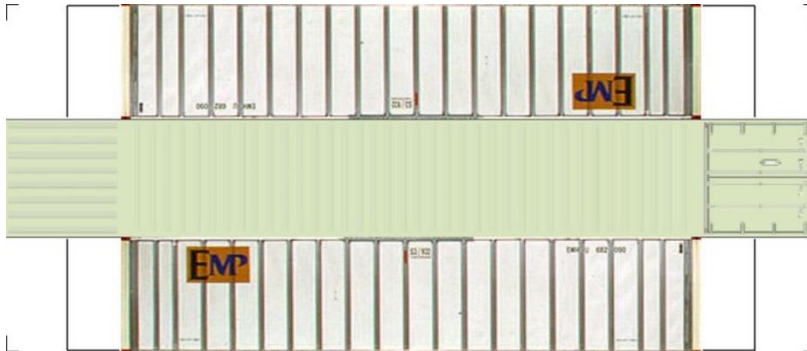

BUILD YOUR OWN (N SCALE) 40ft SHIPPING CONTAINERS

[Click to watch instructional video](#)

BUILD YOUR OWN (40ft SHIPPING CONTAINERS) N SCALE

Drawn By
www.krafttrains.com