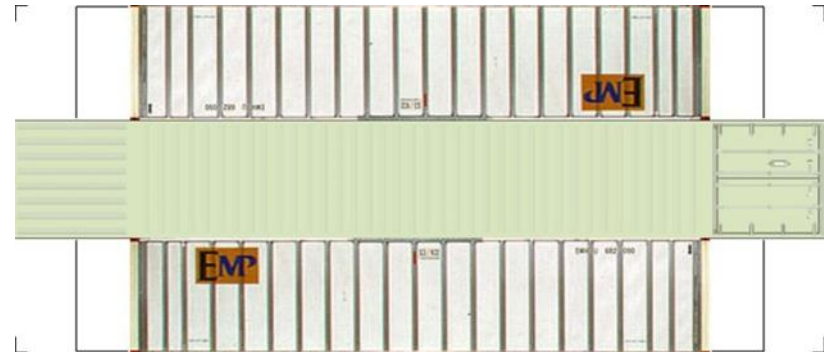

BUILD YOUR OWN (N SCALE) 40ft SHIPPING CONTAINERS

[Click to watch instructional video](#)

BUILD YOUR OWN (40ft SHIPPING CONTAINERS) N SCALE

Drawn By
www.krafttrains.com