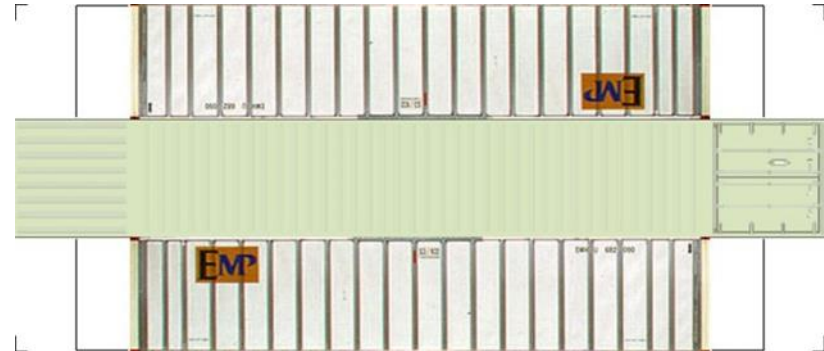

BUILD YOUR OWN (N SCALE) 40ft SHIPPING CONTAINERS

[Click to watch instructional video](#)

BUILD YOUR OWN (40ft SHIPPING CONTAINERS) N SCALE

Drawn By
www.krafttrains.com