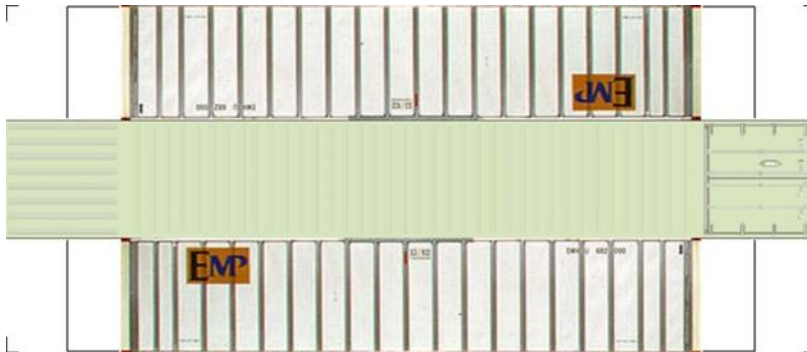

BUILD YOUR OWN (N SCALE) 40ft SHIPPING CONTAINERS

[Click to watch instructional video](#)

BUILD YOUR OWN (40ft SHIPPING CONTAINERS) N SCALE

Drawn By
www.krafttrains.com