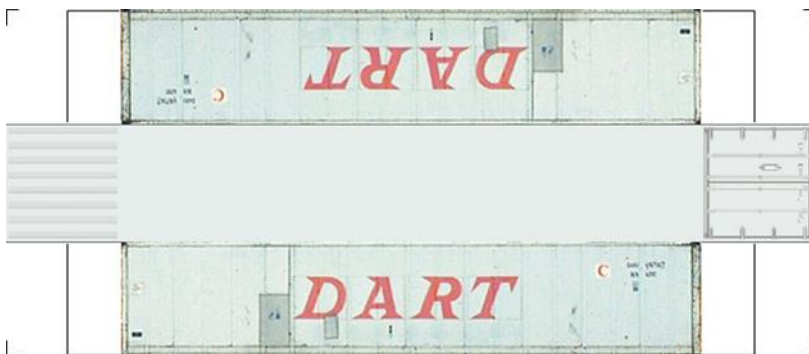

BUILD YOUR OWN (N SCALE) 40ft SHIPPING CONTAINERS

[Click to watch instructional video](#)

BUILD YOUR OWN (40ft SHIPPING CONTAINERS) N SCALE

Drawn By
www.krafttrains.com