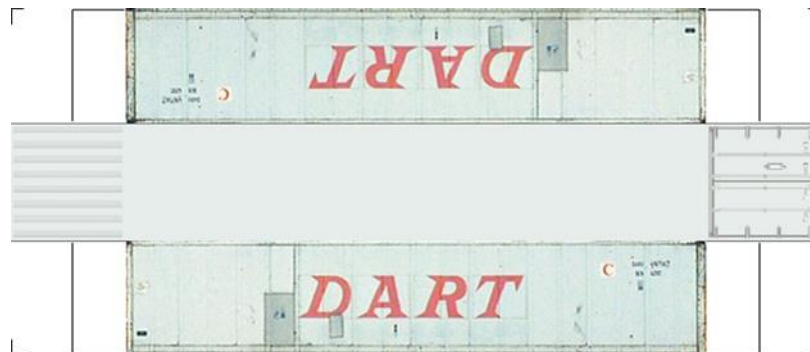

BUILD YOUR OWN (N SCALE) 40ft SHIPPING CONTAINERS

[Click to watch instructional video](#)

BUILD YOUR OWN (40ft SHIPPING CONTAINERS) N SCALE

Drawn By
www.krafttrains.com