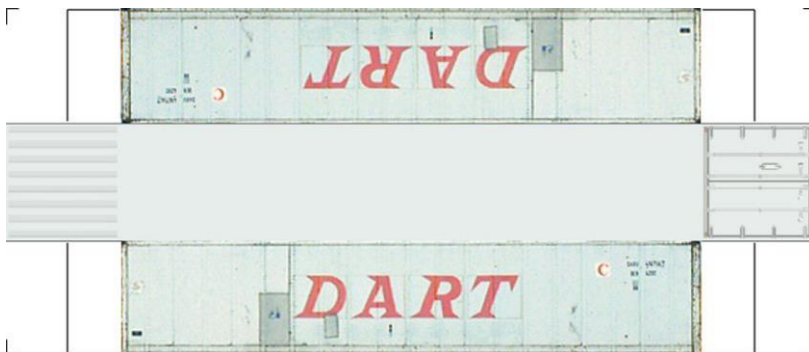

BUILD YOUR OWN (N SCALE) 40ft SHIPPING CONTAINERS

[Click to watch instructional video](#)

BUILD YOUR OWN (40ft SHIPPING CONTAINERS) N SCALE

Drawn By
www.krafttrains.com