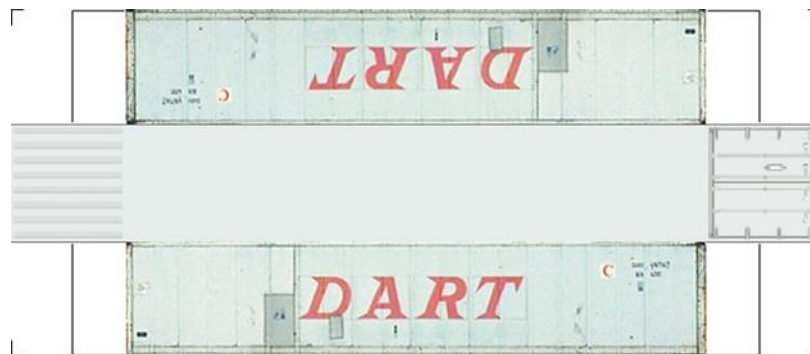

BUILD YOUR OWN (N SCALE) 40ft SHIPPING CONTAINERS

[Click to watch instructional video](#)

BUILD YOUR OWN (40ft SHIPPING CONTAINERS) N SCALE

Drawn By
www.krafttrains.com